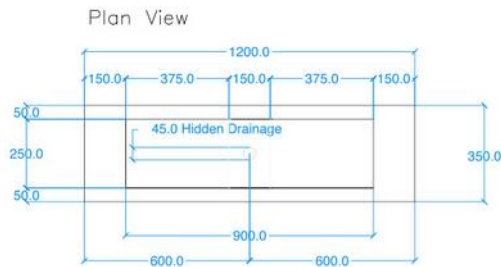

### Modern Flor Wall Mount or Surface Mount Double Basin

Model: 845491

Collection: Kast

Origin: UK

Description: Concrete Wall Mount or Surface Mount Double Basin in Golden 47-1/4" x 13-3/4" x 3-1/8"

#### GENERAL FEATURES & SPECIFICATIONS

- Concrete Basin
- Wall or surface mount
- Front edge thickness: 1.97"
- Dimensions: 47.24"L x 13.78"W x 3.94"H
- For use with wall mounted tap
- Available with or without brackets
- Material: Concrete
- Finishes available: White, Ash, Ivory, Fossil, Stone, Zinc, Iron, Black, Peach, Blush, Ember, Brick, Wheat, Oyster, Sandcastle, Golden, Sage, Mint, Green, Forest, Heather, Dove, Duck Egg, Teal, Mineral, Steel, Blue, Storm

Back View

Side View

Underside View

Section A-A