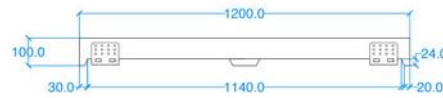

Back View

Underside View