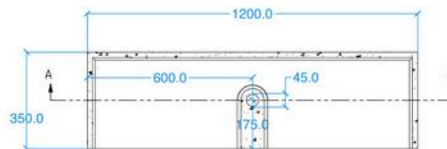

### Modern Flor Wall Mount or Surface Mount Double Basin

Model: 845491

Collection: Kast

Origin: UK

Description: Concrete Wall Mount or Surface Mount Double Basin in Golden 47-1/4" x 13-3/4" x 3-1/8"

#### GENERAL FEATURES & SPECIFICATIONS

- Concrete Basin
- Wall or surface mount
- Front edge thickness: 1.97"
- Dimensions: 47.24"L x 13.78"W x 3.94"H
- For use with wall mounted tap
- Available with or without brackets
- Material: Concrete
- Finishes available: White, Ash, Ivory, Fossil, Stone, Zinc, Iron, Black, Peach, Blush, Ember, Brick, Wheat, Oyster, Sandcastle, Golden, Sage, Mint, Green, Forest, Heather, Dove, Duck Egg, Teal, Mineral, Steel, Blue, Storm

Back View

Side View

Underside View

Section A-A