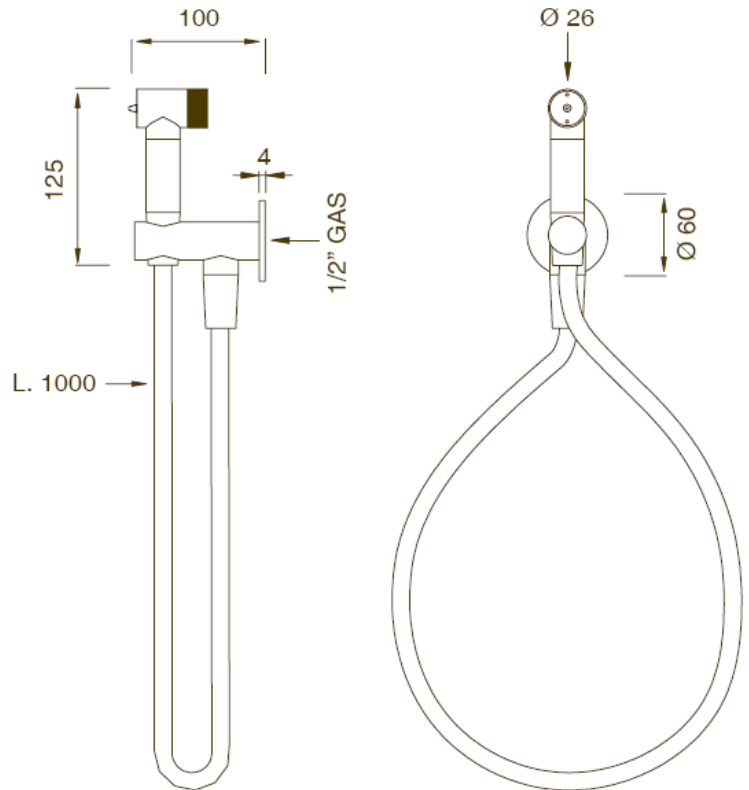

Modern Free Wall Mount Toilet Cleaner

Style Number: 761357

Collection: Cea Design

Origin: Italy

Description: Free Wall Mount Toilet Cleaner w/ Water Jet, Safety Valve, Wall Bracket & Water Connection in Satin Stainless Steel 3.93" (100mm) Projection

GENERAL FEATURES & SPECIFICATIONS

- Wall Mounted
- Water Jet
- Safety Valve
- Wall Bracket
- Water Connection
- Hose: 39.37" (1100mm) Long
- 3.93" (100mm) Projection
- Max. 158° F
- **Material: Stainless Steel**
- **Finishes: Satin, Polished, Polished Copper, Satin Copper, Polished Bronze, Satin Bronze, Polished Gold, Satin Gold, Polished Black Diamond, Satin Black Diamond**