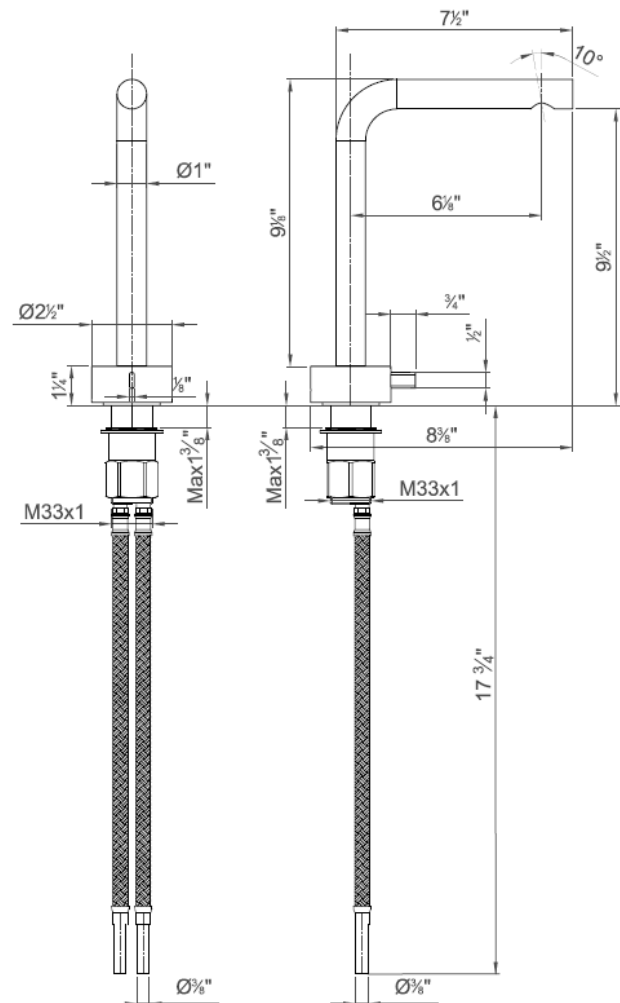

### Modern Fukasawa Deck Mount Faucet

**Style Number: 753017**

**Collection: Aboutwater**

**Origin: Italy**

**Description: Fukasawa Deck Mount Single Control Vessel Mixer 7-1/2" Spout Projection w/ Aerated Flow w/o Drain in Brushed Stainless Steel**

#### GENERAL FEATURES & SPECIFICATIONS

- Deck Mounted
- Single Control
- 7-1/2" Spout Projection
- Without Drain
- Aerated Flow
- Progressive Cartridge
- Flexible Supply Lines
- Max Flow Rate 1.5gpm
- **Material: Brass or Stainless Steel**
- **Finishes: Chrome, Matte Gun Metal PVD, Matte British Gold PVD, Matte Copper PVD, or Brushed Stainless Steel**