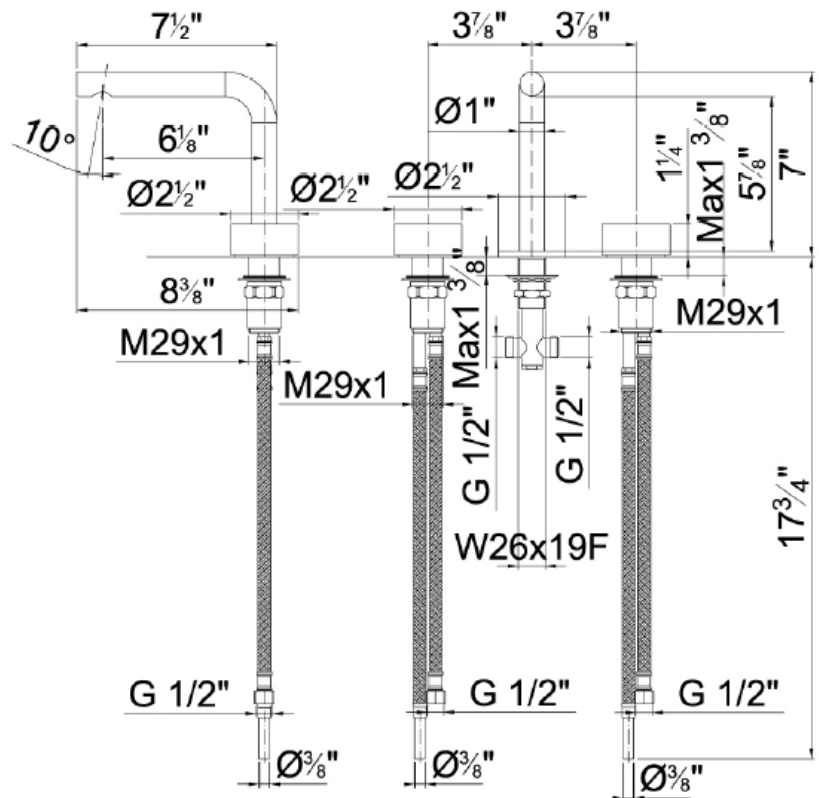

Modern Fukasawa Deck Mount Faucet

Style Number: 753215

Collection: Aboutwater

Origin: Italy

Description: Fukasawa Deck Mount Three Hole Two Handle Washbasin Mixer 7-1/2" Spout Projection w/ Aerated Flow w/o Drain in Brushed Stainless Steel

GENERAL FEATURES & SPECIFICATIONS

- Deck Mounted
- Three Hole
- Two Handles
- 7-1/2" Spout Projection
- Without Drain
- Aerated Flow
- ¼ Turn Ceramic Disc Cartridge
- Flexible Supply Lines
- Max Flow Rate 1.5gpm
- **Material: Brass or Stainless Steel**
- **Finishes: Chrome, Matte Gun Metal PVD, Matte British Gold PVD, Matte Copper PVD, or Brushed Stainless Steel**