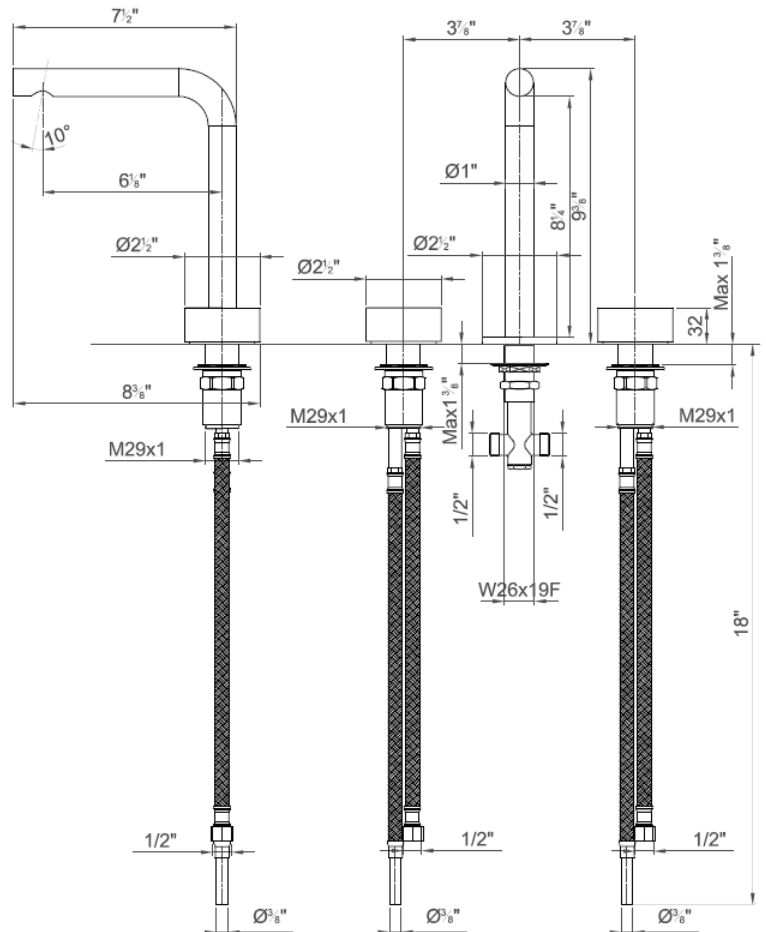

Modern Fukasawa Deck Mount Faucet

Style Number: 753425

Collection: Aboutwater

Origin: Italy

Description: Fukasawa Deck Mount Three Hole Two Handle High Spout Washbasin Mixer 7-1/2" Spout Projection w/ Aerated Flow w/o Drain in Brushed Stainless Steel

GENERAL FEATURES & SPECIFICATIONS

- Deck Mounted
- Three Hole
- Two Handles
- High Spout
- 7-1/2" Spout Projection
- Without Drain
- Aerated Flow
- ¼ Turn Ceramic Disc Cartridge
- Flexible Supply Lines
- Max Flow Rate 1.5gpm
- **Material: Brass or Stainless Steel**
- **Finishes: Chrome, Matte Gun Metal PVD, Matte British Gold PVD, Matte Copper PVD, or Brushed Stainless Steel**