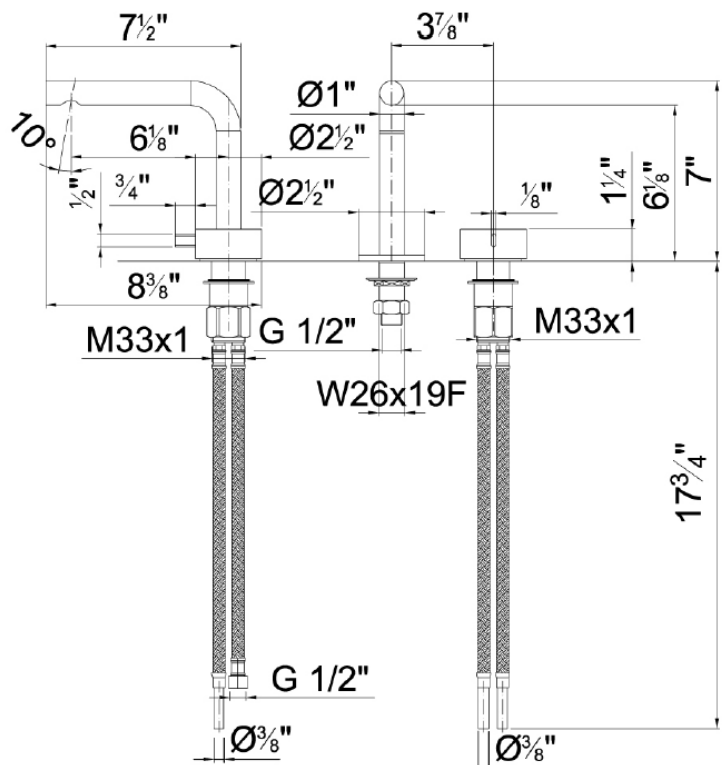

Modern Fukasawa Deck Mount Faucet

Style Number: 753426

Collection: Aboutwater

Origin: Italy

Description: Fukasawa Deck Mount Two Hole Single Control Washbasin Mixer 7-1/2" Spout Projection w/ Aerated Flow w/o Drain in Brushed Stainless Steel

GENERAL FEATURES & SPECIFICATIONS

- Deck Mounted
- Two Hole
- Single Control
- 7-1/2" Spout Projection
- Without Drain
- Aerated Flow
- Progressive Cartridge
- Flexible Supply Lines
- Max Flow Rate 1.5gpm
- **Material: Brass or Stainless Steel**
- **Finishes: Chrome, Matte Gun Metal PVD, Matte British Gold PVD, Matte Copper PVD, or Brushed Stainless Steel**