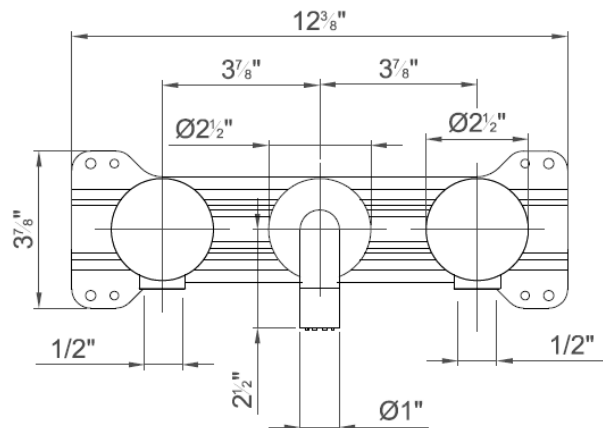

### Modern Fukasawa Wall Mount Faucet

**Style Number: 770612**

**Collection: Aboutwater**

**Origin: Italy**

**Description: Fukasawa Wall Mount Two Handle 3-Hole Washbasin Mixer 8-5/8" Spout Projection w/ Rough Valve & Aerated Flow w/o Drain in Brushed Stainless Steel 1.5gpm**

#### GENERAL FEATURES & SPECIFICATIONS

- Wall Mounted
- Two Handles
- 3-Holes
- Includes Rough Valve
- 8-5/8" Spout Projection
- Without Drain
- Aerated Flow
- ¼ Turn Ceramic Disc Cartridge
- Max Flow Rate 1.5gpm
- **Material: Brass or Stainless Steel**
- **Finishes: Chrome, Matte Gun Metal PVD, Matte British Gold PVD, Matte Copper PVD, or Brushed Stainless Steel**