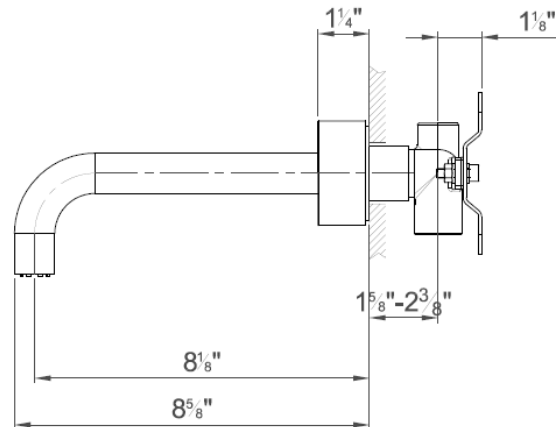

### Modern Fukasawa Wall Mount Faucet

**Style Number: 770612**

**Collection: Aboutwater**

**Origin: Italy**

**Description: Fukasawa Wall Mount Two Handle 3-Hole Washbasin Mixer 8-5/8" Spout Projection w/ Rough Valve & Aerated Flow w/o Drain in Brushed Stainless Steel 1.5gpm**

#### GENERAL FEATURES & SPECIFICATIONS

- Wall Mounted
- Two Handles
- 3-Holes
- Includes Rough Valve
- 8-5/8" Spout Projection
- Without Drain
- Aerated Flow
- ¼ Turn Ceramic Disc Cartridge
- Max Flow Rate 1.5gpm
- **Material: Brass or Stainless Steel**
- **Finishes: Chrome, Matte Gun Metal PVD, Matte British Gold PVD, Matte Copper PVD, or Brushed Stainless Steel**