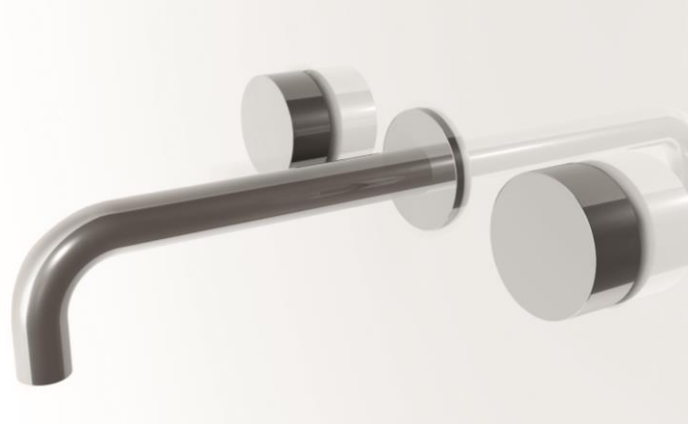

### Modern Fukasawa Wall Mount Faucet

**Style Number: 770612**

**Collection: Aboutwater**

**Origin: Italy**

**Description: Fukasawa Wall Mount Two Handle 3-Hole Washbasin Mixer 8-5/8" Spout Projection w/ Rough Valve & Aerated Flow w/o Drain in Brushed Stainless Steel 1.5gpm**

#### GENERAL FEATURES & SPECIFICATIONS

- Wall Mounted
- Two Handles
- 3-Holes
- Includes Rough Valve
- 8-5/8" Spout Projection
- Without Drain
- Aerated Flow
- ¼ Turn Ceramic Disc Cartridge
- Max Flow Rate 1.5gpm
- **Material: Brass or Stainless Steel**
- **Finishes: Chrome, Matte Gun Metal PVD, Matte British Gold PVD, Matte Copper PVD, or Brushed Stainless Steel**