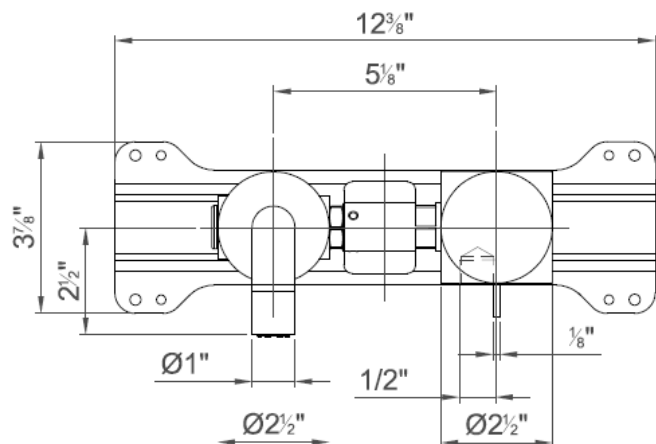

Modern Fukasawa Wall Mount Faucet

Style Number: 770613

Collection: Aboutwater

Origin: Italy

Description: Fukasawa Wall Mount 2-Hole Single Control Washbasin Mixer 8-5/8" Spout Projection w/ Rough Valve & Aerated Flow w/o Drain in Brushed Stainless Steel 1.5gpm

GENERAL FEATURES & SPECIFICATIONS

- Wall Mounted
- Single Control
- 2-Holes
- 8-5/8" Spout Projection
- Includes Rough Valve
- Without Drain
- Aerated Flow
- Progressive Cartridge
- Max Flow Rate 1.5gpm
- **Material: Brass or Stainless Steel**
- **Finishes: Chrome, Matte Gun Metal PVD, Matte British Gold PVD, Matte Copper PVD, or Brushed Stainless Steel**