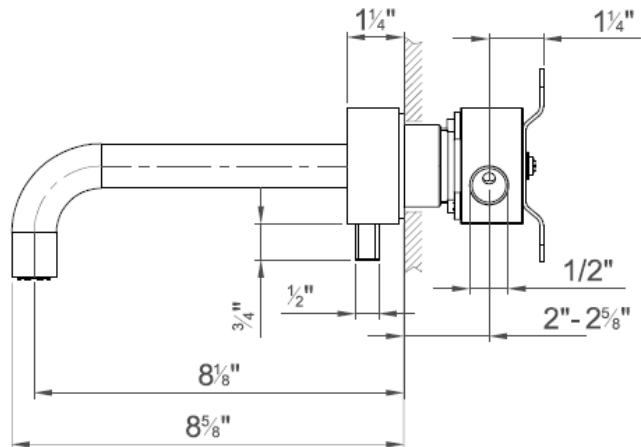

Modern Fukasawa Wall Mount Faucet

Style Number: 770613

Collection: Aboutwater

Origin: Italy

Description: Fukasawa Wall Mount 2-Hole Single Control Washbasin Mixer 8-5/8" Spout Projection w/ Rough Valve & Aerated Flow w/o Drain in Brushed Stainless Steel 1.5gpm

GENERAL FEATURES & SPECIFICATIONS

- Wall Mounted
- Single Control
- 2-Holes
- 8-5/8" Spout Projection
- Includes Rough Valve
- Without Drain
- Aerated Flow
- Progressive Cartridge
- Max Flow Rate 1.5gpm
- **Material: Brass or Stainless Steel**
- **Finishes: Chrome, Matte Gun Metal PVD, Matte British Gold PVD, Matte Copper PVD, or Brushed Stainless Steel**