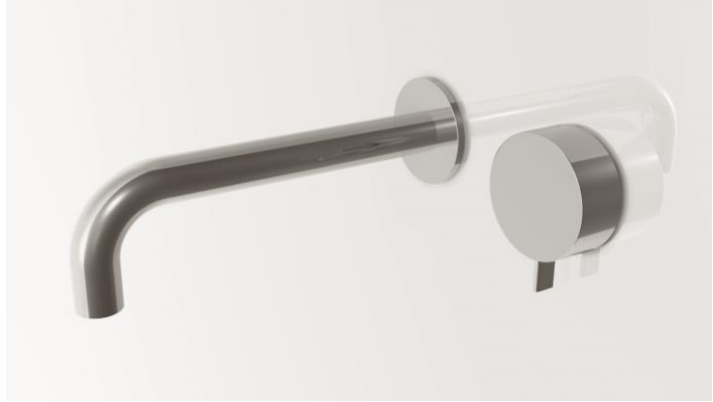

Modern Fukasawa Wall Mount Faucet

Style Number: 770613

Collection: Aboutwater

Origin: Italy

Description: Fukasawa Wall Mount 2-Hole Single Control Washbasin Mixer 8-5/8" Spout Projection w/ Rough Valve & Aerated Flow w/o Drain in Brushed Stainless Steel 1.5gpm

GENERAL FEATURES & SPECIFICATIONS

- Wall Mounted
- Single Control
- 2-Holes
- 8-5/8" Spout Projection
- Includes Rough Valve
- Without Drain
- Aerated Flow
- Progressive Cartridge
- Max Flow Rate 1.5gpm
- **Material: Brass or Stainless Steel**
- **Finishes: Chrome, Matte Gun Metal PVD, Matte British Gold PVD, Matte Copper PVD, or Brushed Stainless Steel**