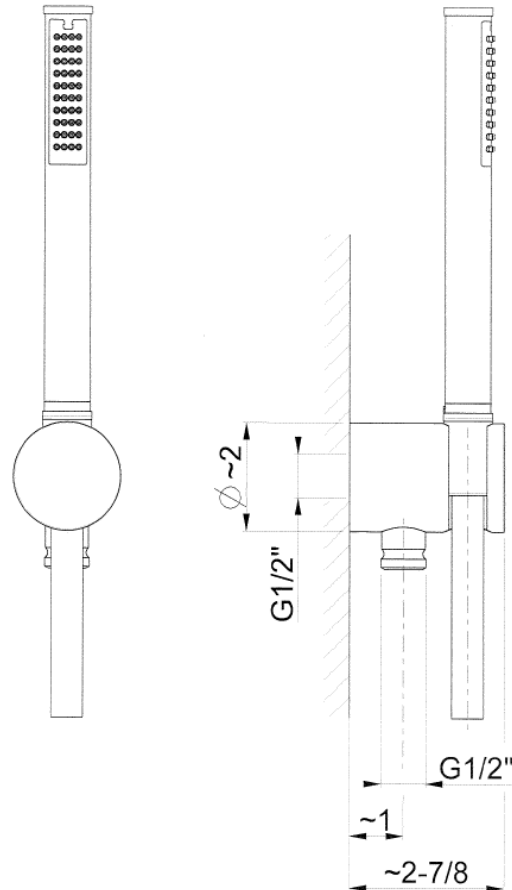

### Transitional Fukasawa Wall Mount Handshower Set

**Style Number: 753019**

**Collection: Aboutwater**

**Origin: Italy**

**Description: Fukasawa Wall Mount Handshower Set w/ Cylindrical Handshower, Anti-Lime Scale, 58" PVC Hose, and Water Outlet w/ Holder in Brushed Stainless Steel**

#### GENERAL FEATURES & SPECIFICATIONS

- Wall Mounted
- Cylindrical Handshower w/ Anti-Siphon Check Valve
- Anti-Lime Scale System
- 58" PVC Hose
- Water Outlet w/ Holder
- Flow Restricted to 2.5gpm
- 2gpm Spare Flow Restrictor for Handshower Included
- **Material: Brass or Stainless Steel**
- **Finishes: Chrome, Matte Gun Metal PVD, Matte British Gold PVD, Matte Copper PVD, or Brushed Stainless Steel**