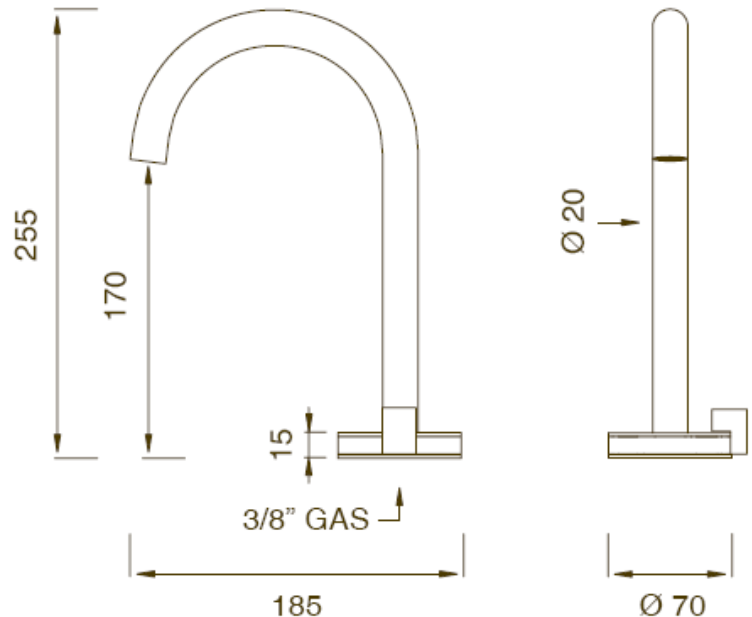

Modern Giotto Deck Mount Faucet

Style Number: 753069

Collection: Cea Design

Origin: Italy

**Description: Giotto Deck Mount
Single Hole Hydroprogressive Mixer
W/ Spout in Satin Stainless Steel
10.03" (255mm) Height**

GENERAL FEATURES & SPECIFICATIONS

- Deck Mounted
- Single Hole
- With Spout
- Hydroprogressive
- 10.03" (255mm) Height
- 7.28" (185mm) Projection
- Max. 158° F
- Water Saving 1.32gpm
- **Material: Stainless Steel**
- **Finishes: Satin, Polished, Polished Copper, Satin Copper, Polished Bronze, Satin Bronze, Polished Gold, Satin Gold, Polished Black Diamond, Satin Black Diamond**

Does Not Meet Any US Code Approvals, Building Or Plumbing Codes

We cannot guarantee the accuracy of this information. Dimensions are nominal – for guidance only and are not to be used for pre-installation.