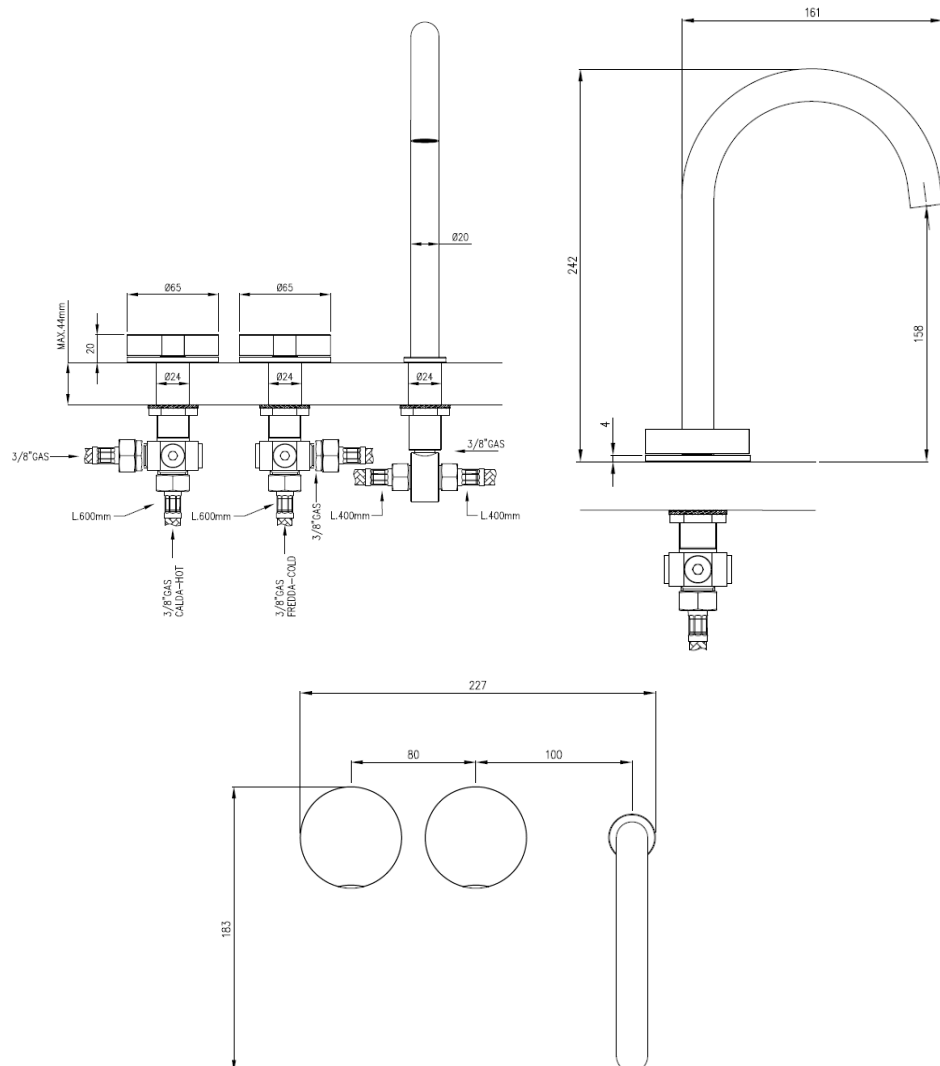

Modern Giotto Deck Mount Faucet

Style Number: 761359

Collection: Cea Design

Origin: Italy

Description: Giotto Deck Mount Three Hole Mixer w/ Swiveling Spout in Satin Stainless Steel 9.64" (245mm) Height

GENERAL FEATURES & SPECIFICATIONS

- Deck Mount
- Three Hole
- Swiveling Spout
- 9.64" (245mm) Height
- 7.28" (185mm) Projection
- Max. 158° F
- Water Saving 1.32gpm
- **Material: Stainless Steel**
- **Finishes: Satin, Polished, Polished Copper, Satin Copper, Polished Bronze, Satin Bronze, Polished Gold, Satin Gold, Polished Black Diamond, Satin Black Diamond**

Does Not Meet Any US Code Approvals, Building Or Plumbing Codes

We cannot guarantee the accuracy of this information. Dimensions are nominal – for guidance only and are not to be used for pre-installation.