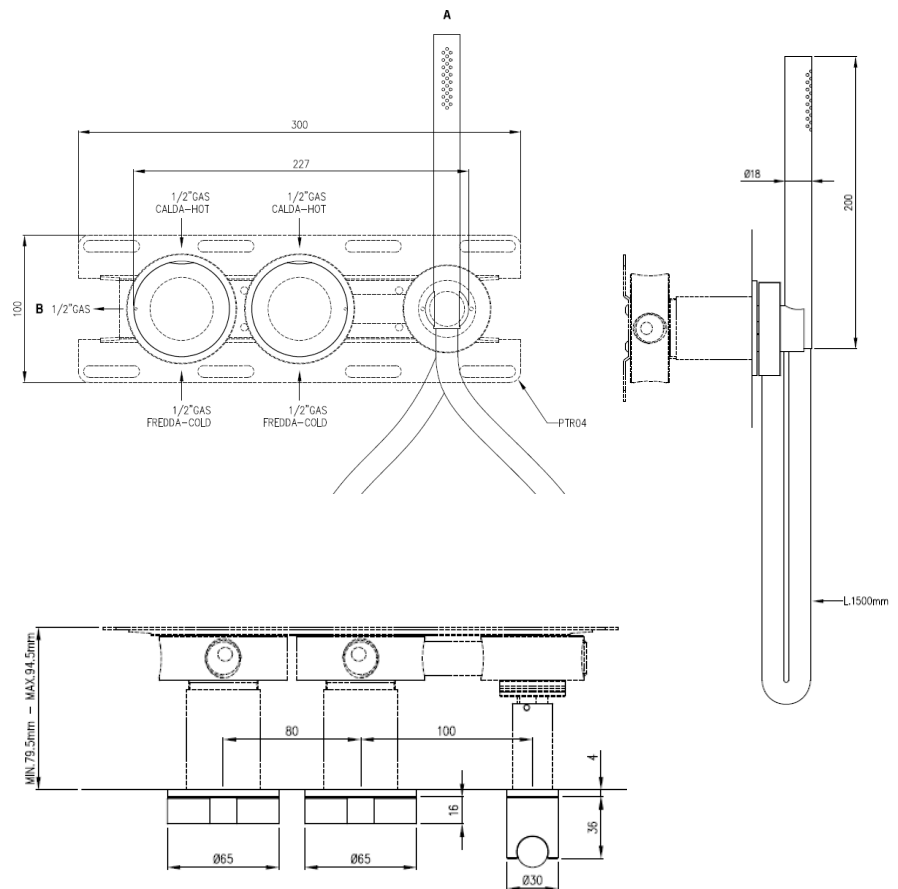

### Modern Giotto Wall Mount Shower Set

**Style Number:** 770588

**Collection:** Cea Design

**Origin:** Italy

**Description:** Giotto Wall Mount Shower Set w/ 2-Hydroprogressive Mixers, Handshower, 59" (1500mm) White Silicone Rubber Hose, & Built-in Part in Satin Stainless Steel

#### GENERAL FEATURES & SPECIFICATIONS

- Wall Mounted
- 2- Hydroprogressive Mixers
- For Tub/Shower
- With Handshower
- 59" (1500mm) Hose
- Built-in Part
- 1/2" Gas
- Max. 158° F
- **Material:** Stainless Steel & Silicone Rubber
- **Finishes:** Satin, Polished, Polished Copper, Satin Copper, Polished Bronze, Satin Bronze, Polished Gold, Satin Gold, Polished Black Diamond, Satin Black Diamond
- **Hose Colors:** Aqua Green, Cobalt Blue, Anthracite Grey, White, Silk Grey, Petroleum Green, Black, Air Force Blue, Quartz Grey, Cromolux, or Stainless Steel

Does Not Meet Any US Code Approvals, Building Or Plumbing Codes

We cannot guarantee the accuracy of this information. Dimensions are nominal – for guidance only and are not to be used for pre-installation.