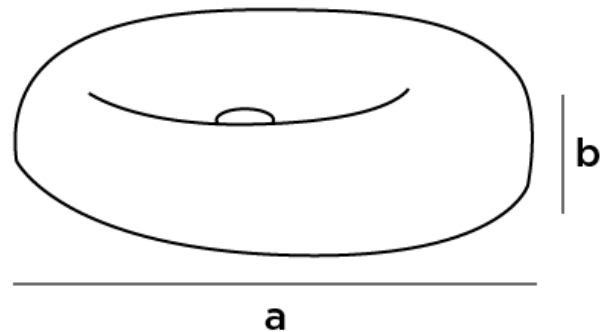

Modern Goccia Countertop Washbasin

Style Number: 769972

Collection: Vero Stone

Origin: Italy

Description: Goccia Countertop Washbasin Round No Tap Hole in Bardiglio Nuvolato Natural Stone 19.7" x 19.7" x 3.9"

GENERAL FEATURES & SPECIFICATIONS

- Countertop Mounted
- Round
- No Faucet Hole
- No Overflow Drain
- Weight: 20 lbs.
- 19.7" x 19.7" x 3.9"
- Material: Natural Stone
- Finishes: Bianco Carrara, Bardiglio Nuvolato, Crema Luna, Rosso Collemandina, Calacatta Caldia, or Onice Arcoiris

a: 19" 11/16

b: 3" 15/16