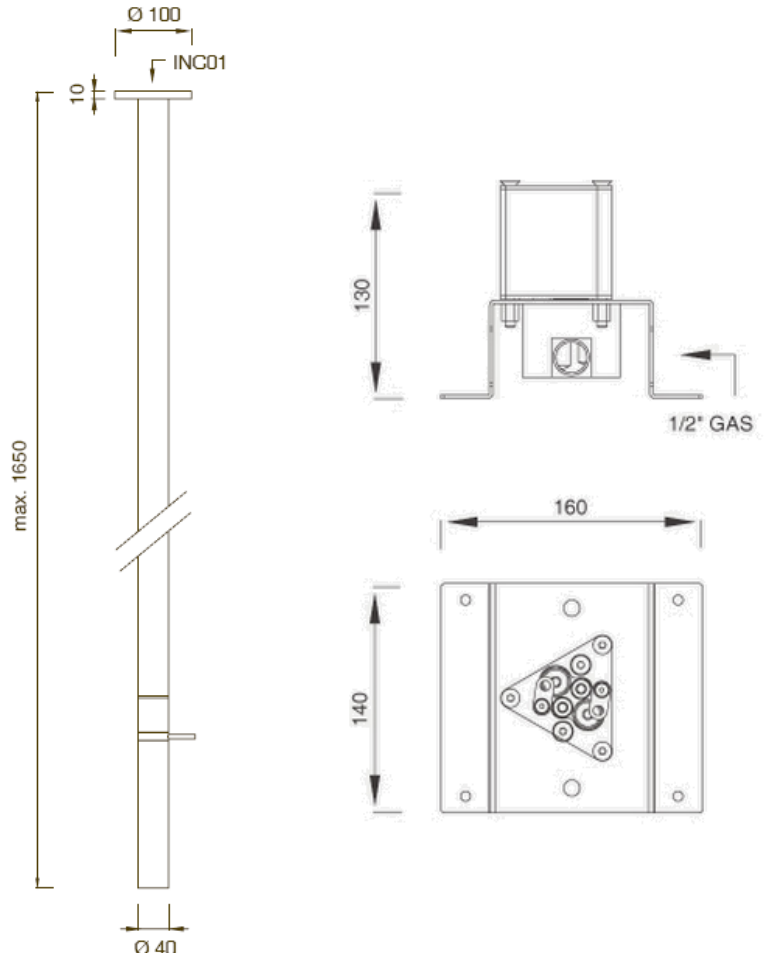

Modern Gradi Ceiling Mount Faucet

Style Number: 770555

Collection: Cea Design

Origin: Italy

Description: Gradi Ceiling Mount Hydroprogressive Mixer for Washbasin w/ Fixed Spout & Built-in Part in Satin Stainless Steel Max. 64.96" (1650mm) Height

GENERAL FEATURES & SPECIFICATIONS

- Ceiling Mounted
- Hydroprogressive
- For Washbasin
- Fixed Spout
- Max. 64.96" (1650mm) Height
- Max. 158° F
- Water Saving 1.32gpm
- Built-in Part
- 1/2" Gas
- **Material: Stainless Steel**
- **Finishes: Satin, Polished, Polished Copper, Satin Copper, Polished Bronze, Satin Bronze, Polished Gold, Satin Gold, Polished Black Diamond, Satin Black Diamond**

Does Not Meet Any US Code Approvals, Building Or Plumbing Codes

We cannot guarantee the accuracy of this information. Dimensions are nominal – for guidance only and are not to be used for pre-installation.