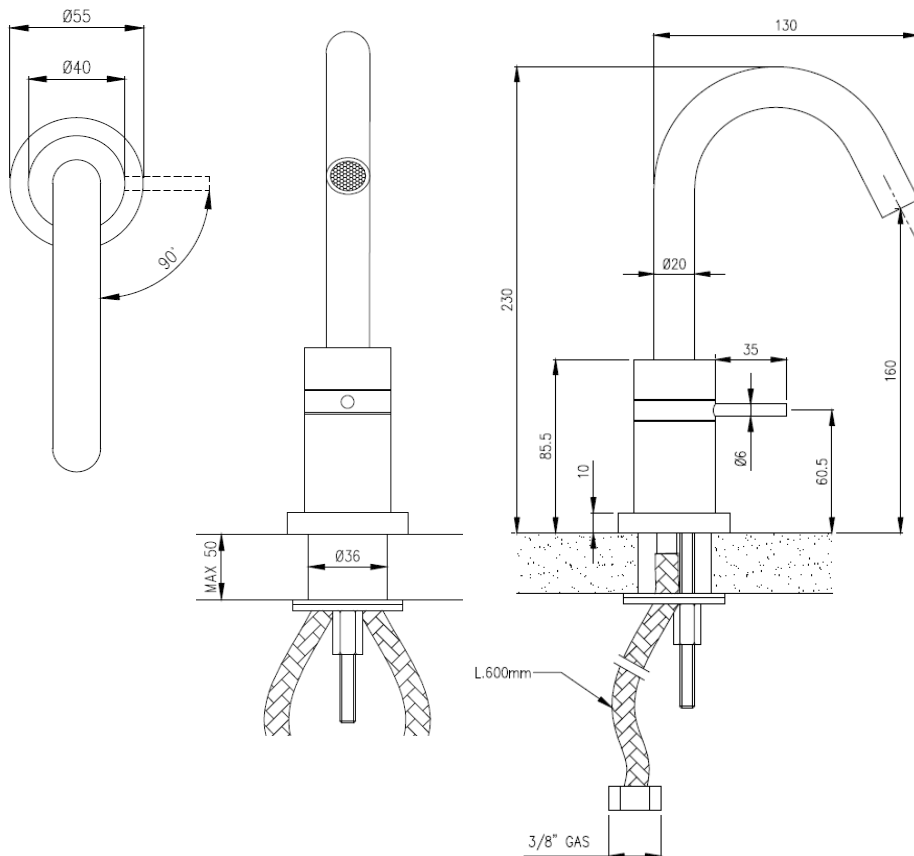

Modern Gradi Deck Mount Faucet

Style Number: 615681

Collection: Cea Design

Origin: Italy

Description: Gradi Deck Mount Single Hole Hydroprogressive Mixer w/ Swiveling Spout in Satin Stainless Steel 9.05" (230mm) Height

GENERAL FEATURES & SPECIFICATIONS

- Deck Mounted
- Single Hole
- Hydroprogressive
- Swivel Spout
- Max. 158° F
- Water Saving 1.32pgm
- 9.05" (230mm) Height
- 5.70" (145mm) Projection
- **Material: Stainless Steel**
- **Finishes: Satin, Polished, Polished Copper, Satin Copper, Polished Bronze, Satin Bronze, Polished Gold, Satin Gold, Polished Black Diamond, Satin Black Diamond**

Does Not Meet Any US Code Approvals, Building Or Plumbing Codes

We cannot guarantee the accuracy of this information. Dimensions are nominal – for guidance only and are not to be used for pre-installation.