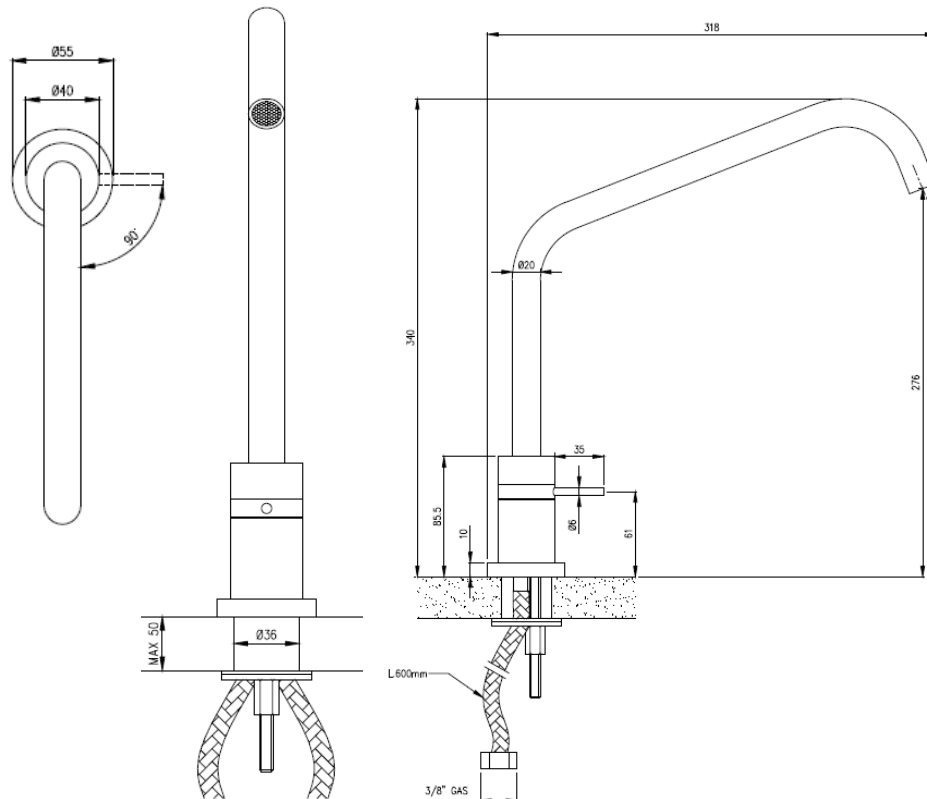

Modern Gradi Deck Mount Faucet

Style Number: 624060

Collection: Cea Design

Origin: Italy

Description: Gradi Deck Mount Single Hole Hydroprogressive Mixer w/ One Handle & Swiveling Spout in Satin Stainless Steel 15.15" (385mm) Height

GENERAL FEATURES & SPECIFICATIONS

- Deck Mounted
- Single Hole
- Single Handle
- Swiveling Spout
- Hydroprogressive
- Max. 158° F
- Water Saving 1.32gpm
- 15.15" (385mm) Height
- 12.95" (320mm) Projection
- **Material: Stainless Steel**
- **Finishes: Satin, Polished, Polished Copper, Satin Copper, Polished Bronze, Satin Bronze, Polished Gold, Satin Gold, Polished Black Diamond, Satin Black Diamond**

Does Not Meet Any US Code Approvals, Building Or Plumbing Codes

We cannot guarantee the accuracy of this information. Dimensions are nominal – for guidance only and are not to be used for pre-installation.