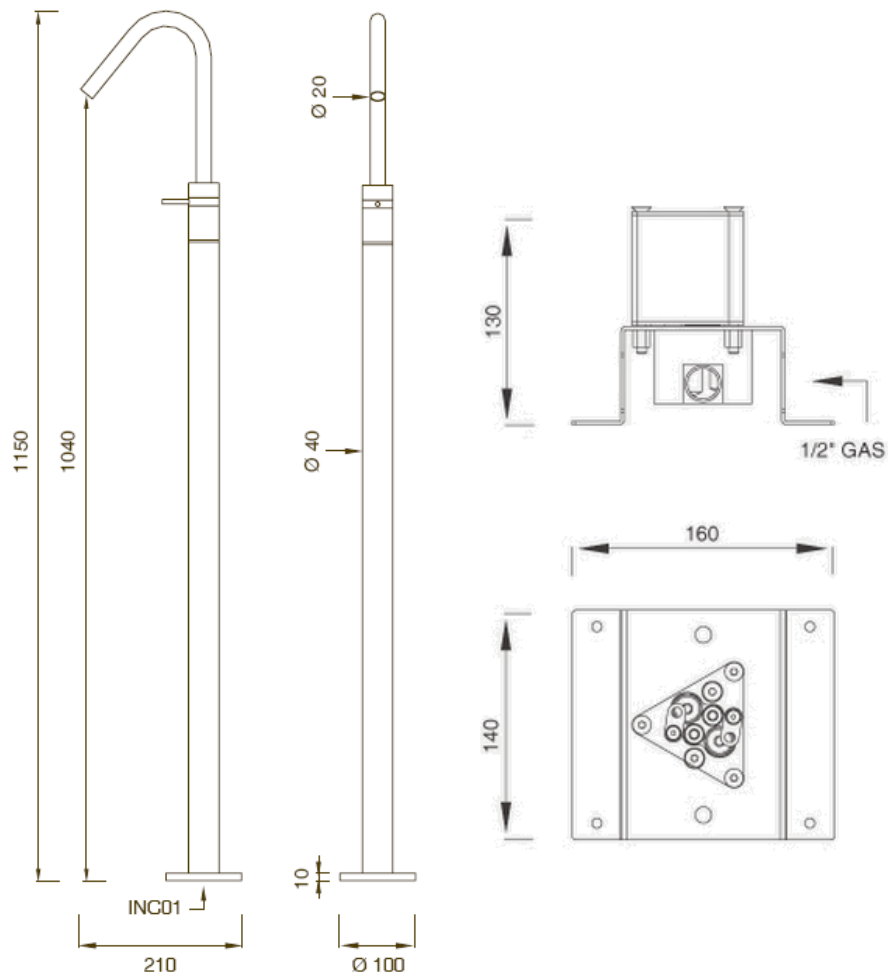

Modern Gradi Freestanding Faucet

Style Number: 770554

Collection: Cea Design

Origin: Italy

Description: Gradi Freestanding Hydroprogressive Mixer For Washbasin w/ Swiveling Spout & Built-in Part in Satin Stainless Steel
45.27" (1150mm) Total Height

GENERAL FEATURES & SPECIFICATIONS

- Freestanding
- Hydroprogressive
- Swivel Spout
- For Washbasin
- 45.27" (1150mm) Total Height
- 8.26" (210mm) Projection
- Max. 158° F
- Water Saving 1.32pgm
- Built-in Part
- ½" Gas
- **Material: Stainless Steel**
- **Finishes: Satin, Polished, Polished Copper, Satin Copper, Polished Bronze, Satin Bronze, Polished Gold, Satin Gold, Polished Black Diamond, Satin Black Diamond**

Does Not Meet Any US Code Approvals, Building Or Plumbing Codes

We cannot guarantee the accuracy of this information. Dimensions are nominal – for guidance only and are not to be used for pre-installation.