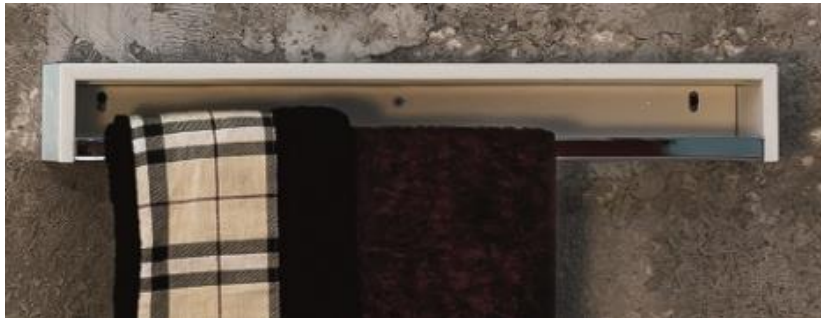

### Modern Help Wall Mount Towel Rail

**Style Number:** 772034

**Collection:** Artelinea

**Origin:** Italy

**Description:** Help Wall Mount Towel Rail in Chrome Plated Brass w/ Shelf in Opalite White 23.62”L x 3.54”W x 3.14”H

#### GENERAL FEATURES & SPECIFICATIONS

- Wall Mounted
- Towel Rail
- With Shelf
- 23.62”L x 3.54”W x 3.14”H
- **Material:** Opalite & Brass
- **Color:** White & Chrome Plated