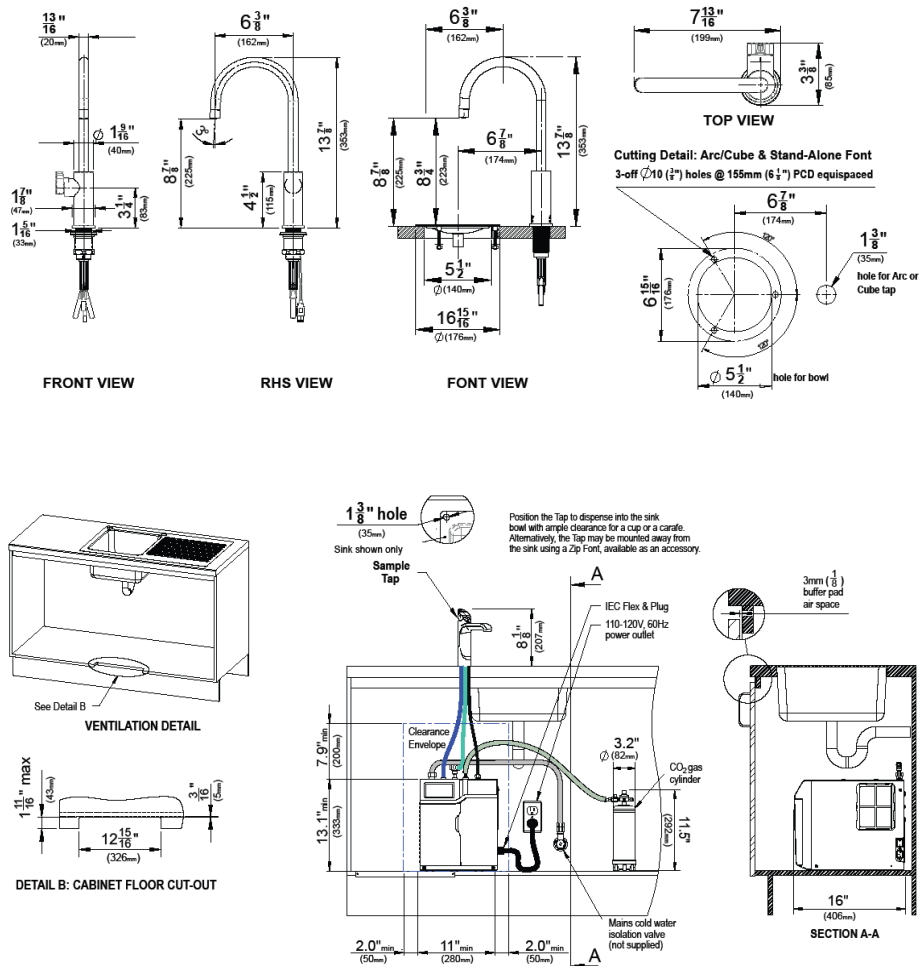

Modern HydroTap Deck Mount CS Arc Faucet

Style Number: 833498

Collection: HydroTap

Origin: Australia

Description: HydroTap Deck Mount Chilled & Sparkling Filtered Faucet Brushed Nickel 120V

GENERAL FEATURES & SPECIFICATIONS

- Deck Mounted Arc Filtered Faucet w/ Chilled & Sparkling
- For Residential Applications
- Child Safety Lock
- Hole Size: 1-3/8"
- Flow Rate: Max 1.8gpm
- Sparkling Water Flow Rate: 0.36gpm
- Water Pressure: Min 30psi-Max 75psi, Min Flow 1gpm
- Water connection: 1/2" BSP Isolation Valve Required within 3' of installation
- Integral Water Valves: Fitted with a Dual Check Valve and 50psi Pressure Limiting Valve
- Water Supply Requirements: Potable Drinking Water
- TDS: Min 50ppm – max 120ppm
- Integral Water Filter: 0.2 Micron, 1 Size – Replace every 1500 gallons or 12 months
- Power Rating: 110-120V, 60Hz, 0.235kW
- Power Supply: 110-120V, 60Hz 15amp power supply with NEMA 5-15 Outlet
- Dimension: 11" x 16" x 13.1"
- Min Air Gap: Clearances are required 2" Left Side, 2" Right Side, 8" Above
- CO2 Cylinder: 2x1.5lb Beverage Grade Carbon Dioxide Cylinder
- CO2 Capacity: Approx. 950 8oz cups
- CO2 Operating Pressure: Min 39psi- Max 43psi
- Approvals: WQA – NSF/ANSI 372, 42, 53, cUL, CEC
- Available Finishes: Bright Chrome, Brushed Chrome, Matte Black, Rose Gold, Brushed Gold, Polished Nickel or Brushed Nickel