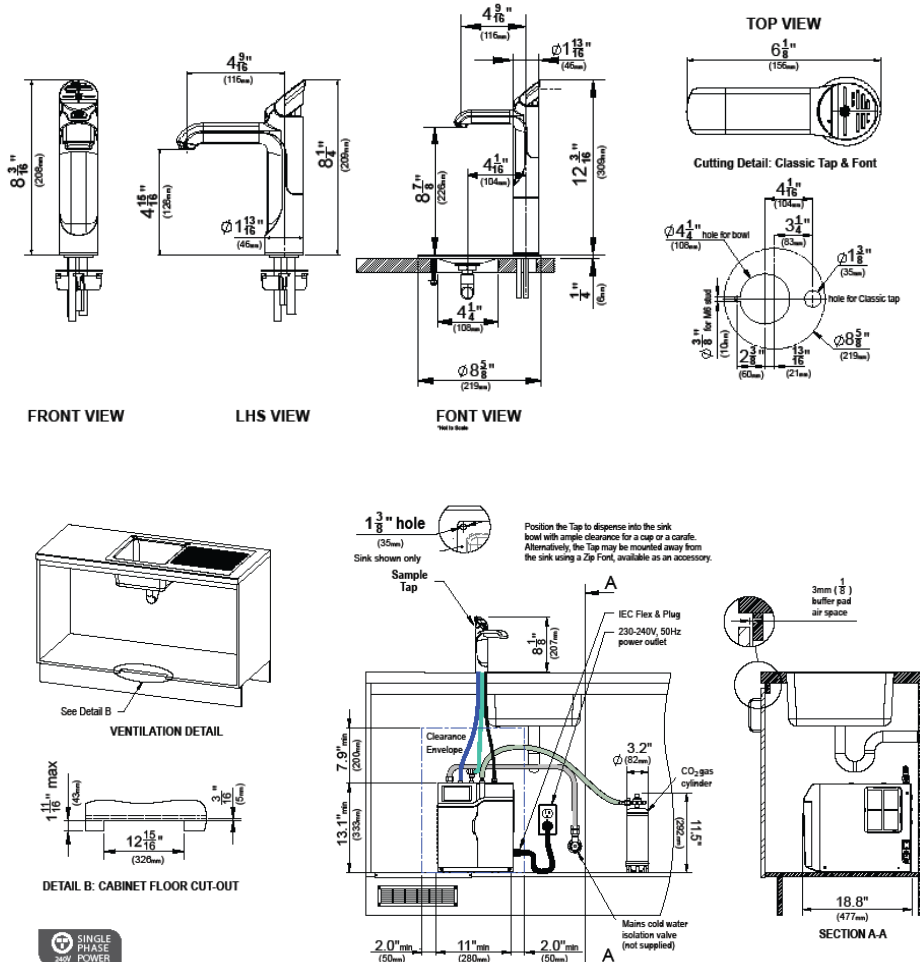

Modern HydroTap Deck Mount CS Classic Faucet

Style Number: 825186

Collection: HydroTap

Origin: Australia

Description: HydroTap Deck Mount Chilled & Sparkling Filtered Faucet Matte Black 240V

GENERAL FEATURES & SPECIFICATIONS

- Deck Mounted Classic Filtered Faucet w/ Chilled & Sparkling
- For Large Commercial Applications
- Hole Size: 1-3/8"
- Flow Rate: Max 1.8gpm
- Sparkling Water Flow Rate: 0.36gpm
- Water Pressure: Min 30psi-Max 75psi, Min Flow 1gpm
- Water connection: 1/2" BSP Isolation Valve Required within 3' of installation
- Integral Water Valves: Fitted with a Dual Check Valve and 50psi Pressure Limiting Valve
- Water Supply Requirements: Potable Drinking Water
- TDS: Min 50ppm – max 120ppm
- Integral Water Filter: 0.2 Micron, 1.5 Size – Replace every 1800 gallons or 6 months
- Power Rating: 220-240V, 50Hz, 0.45kW
- Power Supply: 220-240V, 50/60Hz 15amp power supply with NEMA 6-15 Outlet
- Dimension: 11" x 18.8" x 13.1"
- Min Air Gap: Clearances are required 2" Left Side, 2" Right Side, 8" Above
- CO2 Cylinder: 1x5lb Beverage Grade Carbon Dioxide Cylinder
- CO2 Capacity: Approx. 1600 8oz cups
- CO2 Operating Pressure: Min 39psi- Max 43psi
- Approvals: WQA – NSF/ANSI 372, 42, 53, cUL, CEC, ADA
- Available Finishes: **Bright Chrome, Brushed Chrome, Matte Black**