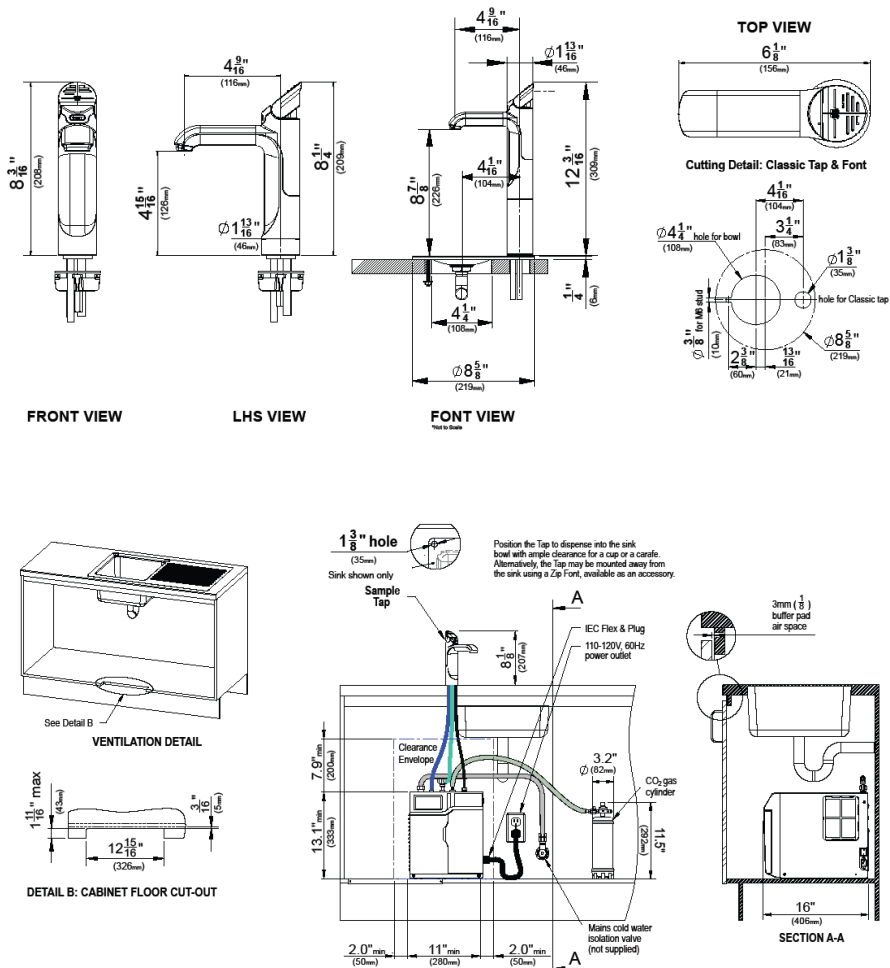

### Modern HydroTap Deck Mount CS Classic Faucet

Style Number: 833485

Collection: HydroTap

Origin: Australia

Description: HydroTap Deck Mount Chilled & Sparkling Filtered Faucet Bright Chrome 120V

#### GENERAL FEATURES & SPECIFICATIONS

- Deck Mounted Classic Filtered Faucet w/ Chilled & Sparkling
- For Residential Applications
- Child Safety Lock
- Hole Size: 1-3/8"
- Flow Rate: Max 1.8gpm
- Sparkling Water Flow Rate: 0.36gpm
- Water Pressure: Min 30psi-Max 75psi, Min Flow 1gpm
- Water connection: 1/2" BSP Isolation Valve Required within 3' of installation
- Integral Water Valves: Fitted with a Dual Check Valve and 50psi Pressure Limiting Valve
- Water Supply Requirements: Potable Drinking Water
- TDS: Min 50ppm – max 120ppm
- Integral Water Filter: 0.2 Micron, 1 Size – Replace every 1500 gallons or 12 months
- Power Rating: 110-120V, 60Hz, 0.235kW
- Power Supply: 110-120V, 60Hz 15amp power supply with NEMA 5-15 Outlet
- Dimension: 11" x 16" x 13.1"
- Min Air Gap: Clearances are required 2" Left Side, 2" Right Side, 8" Above
- CO2 Cylinder: 2x1.5lb Beverage Grade Carbon Dioxide Cylinder
- CO2 Capacity: Approx. 950 8oz cups
- CO2 Operating Pressure: Min 39psi- Max 43psi
- Approvals: WQA – NSF/ANSI 372, 42, 53, cUL, CEC
- Available Finishes: Bright Chrome, Brushed Chrome, Matte Black