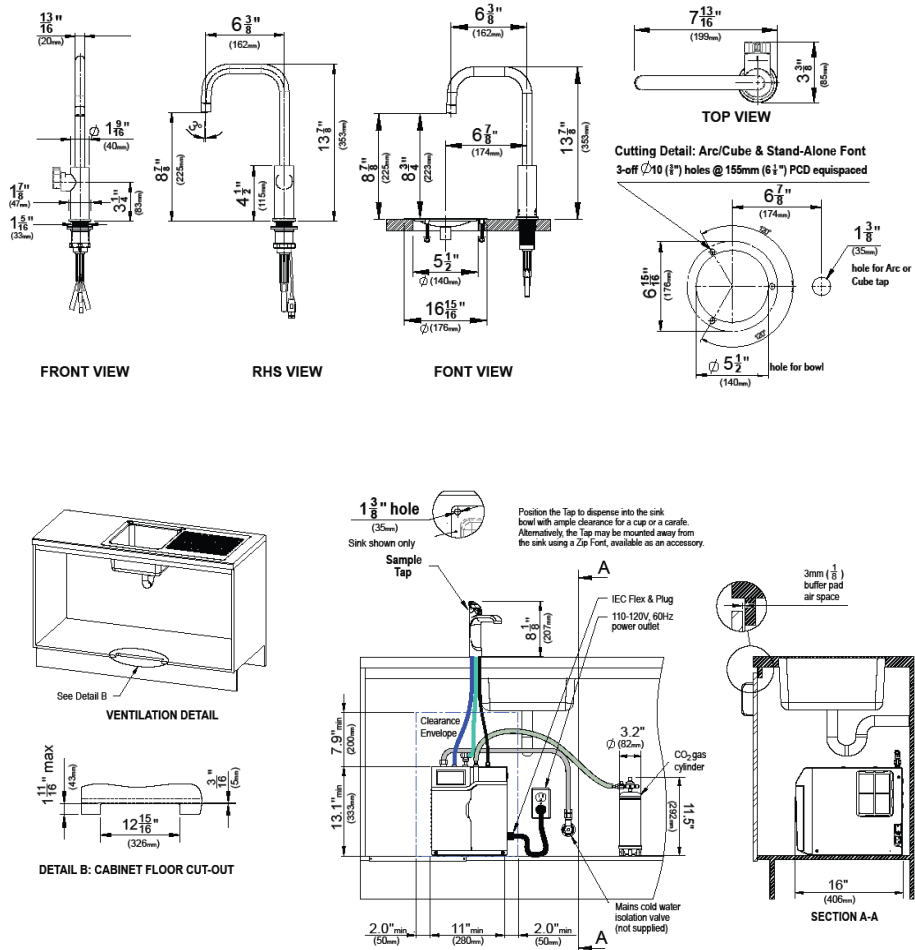

### Modern HydroTap Deck Mount CS Cube Faucet

Style Number: 833501

Collection: HydroTap

Origin: Australia

Description: HydroTap Deck Mount Chilled & Sparkling Filtered Faucet Matte Black 120V

#### GENERAL FEATURES & SPECIFICATIONS

- Deck Mounted Cube Filtered Faucet w/ Chilled & Sparkling
- For Residential Applications
- Child Safety Lock
- Hole Size: 1-3/8"
- Flow Rate: Max 1.8gpm
- Sparkling Water Flow Rate: 0.36gpm
- Water Pressure: Min 30psi-Max 75psi, Min Flow 1gpm
- Water connection: 1/2" BSP Isolation Valve Required within 3' of installation
- Integral Water Valves: Fitted with a Dual Check Valve and 50psi Pressure Limiting Valve
- Water Supply Requirements: Potable Drinking Water
- TDS: Min 50ppm – max 120ppm
- Integral Water Filter: 0.2 Micron, 1 Size – Replace every 1500 gallons or 12 months
- Power Rating: 110-120V, 60Hz, 0.235kW
- Power Supply: 110-120V, 60Hz 15amp power supply with NEMA 5-15 Outlet
- Dimension: 11" x 16" x 13.1"
- Min Air Gap: Clearances are required 2" Left Side, 2" Right Side, 8" Above
- CO2 Cylinder: 2x1.5lb Beverage Grade Carbon Dioxide Cylinder
- CO2 Capacity: Approx. 950 8oz cups
- CO2 Operating Pressure: Min 39psi- Max 43psi
- Approvals: WQA – NSF/ANSI 372, 42, 53, cUL, CEC
- Available Finishes: Bright Chrome, Brushed Chrome, Matte Black, Rose Gold, Brushed Gold, Polished Nickel or Brushed Nickel