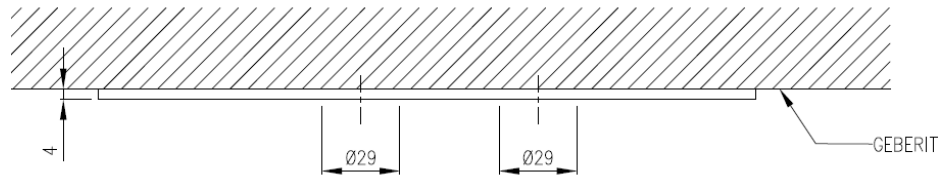

Modern Hydroplate Wall Mount Flush Plate

Style Number: 615856

Collection: Cea Design

Origin: Italy

Description: Hydroplate Wall Mount Flush Plate w/ Flush Buttons in Satin Stainless Steel 9-5/8" x 6-1/8"

GENERAL FEATURES & SPECIFICATIONS

- Wall Mounted
- 2- Flush Buttons
- For Geberit Cistern
- 9.64" (245mm) W x 6.10" (155mm) H x 0.15" (4mm) D
- **Material: Stainless Steel**
- **Finishes: Satin, Polished, Polished Copper, Satin Copper, Polished Bronze, Satin Bronze, Polished Gold, Satin Gold, Polished Black Diamond, Satin Black Diamond**