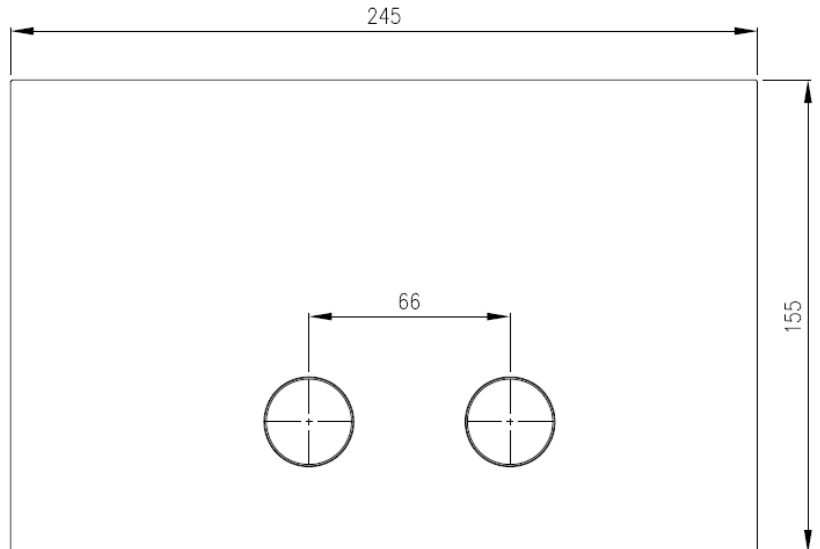

Modern Hydroplate Wall Mount Flush Plate

Style Number: 615856

Collection: Cea Design

Origin: Italy

Description: Hydroplate Wall Mount Flush Plate w/ Flush Buttons in Satin Stainless Steel 9-5/8" x 6-1/8"

GENERAL FEATURES & SPECIFICATIONS

- Wall Mounted
- 2- Flush Buttons
- For Geberit Cistern
- 9.64" (245mm) W x 6.10" (155mm) H x 0.15" (4mm) D
- **Material: Stainless Steel**
- **Finishes: Satin, Polished, Polished Copper, Satin Copper, Polished Bronze, Satin Bronze, Polished Gold, Satin Gold, Polished Black Diamond, Satin Black Diamond**