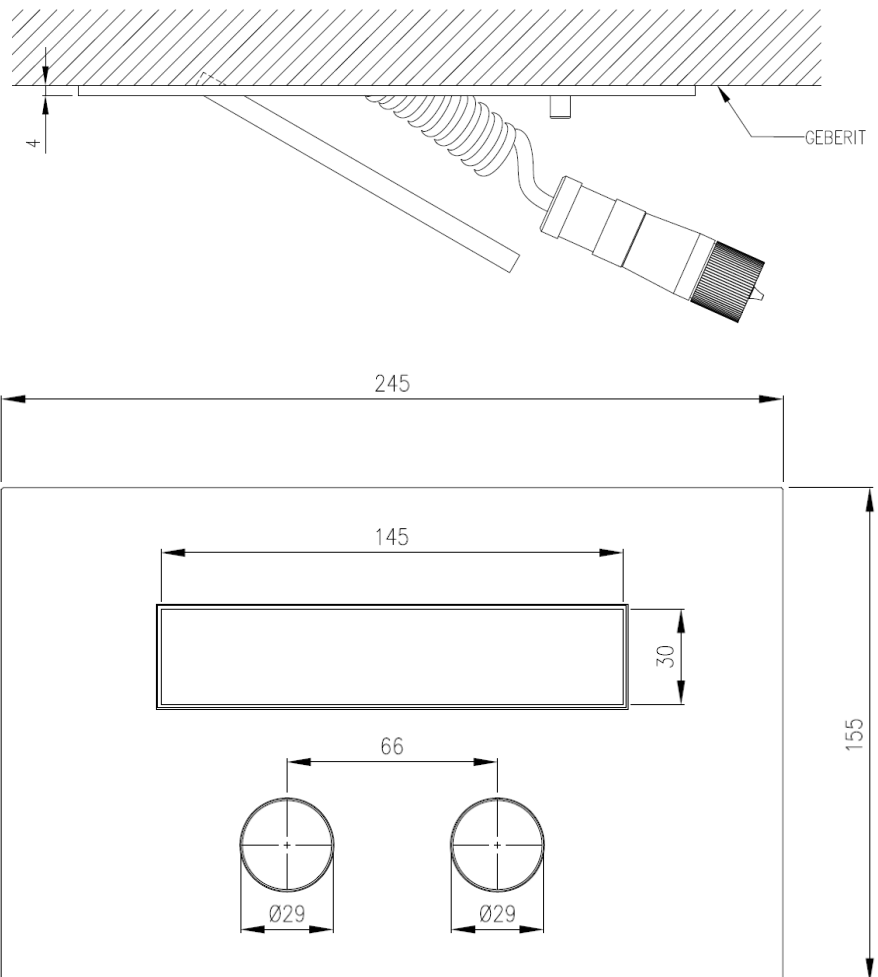

Modern Hydroplate Wall Mount Flush Plate

Style Number: 637109

Collection: Cea Design

Origin: Italy

Description: Hydroplate Wall Mount Dual Flush Plate w/ Flush Buttons & Rollaway Handspray Toilet Jet for Geberit Cistern in Satin Stainless Steel 9-5/8" x 6-1/8"

GENERAL FEATURES & SPECIFICATIONS

- Wall Mounted
- 2- Flush Buttons
- Rollaway Handspray Toilet Jet
- For Geberit Cistern
- 9.64" (245mm) W x 6.10" (155mm) H x 0.15" (4mm) D
- **Material: Stainless Steel**
- **Finishes: Satin, Polished, Polished Copper, Satin Copper, Polished Bronze, Satin Bronze, Polished Gold, Satin Gold, Polished Black Diamond, Satin Black Diamond**

Does Not Meet Any US Code Approvals, Building Or Plumbing Codes

We cannot guarantee the accuracy of this information. Dimensions are nominal – for guidance only and are not to be used for pre-installation.