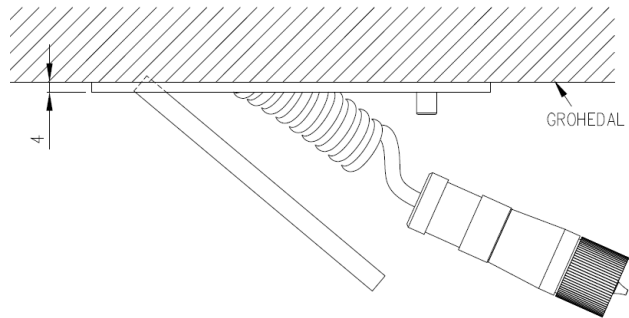

Modern Hydroplate Wall Mount Flush Plate

Style Number: 662121

Collection: Cea Design

Origin: Italy

Description: Hydroplate Wall Mount Flush Plate w/ 1-Flush Button & Rollaway Water Jet Toilet Cleaner in Satin Stainless Steel 6.29" x 7.87"

GENERAL FEATURES & SPECIFICATIONS

- Wall Mounted
- 1- Flush Buttons
- Rollaway Water Jet Toilet Cleaner
- For Progressive Flow Grohe Dal Cistern
- 6.59" (160mm) W x 7.87" (200mm) H x 0.15" (4mm) D
- **Material: Stainless Steel**
- **Finishes: Satin, Polished, Polished Copper, Satin Copper, Polished Bronze, Satin Bronze, Polished Gold, Satin Gold, Polished Black Diamond, Satin Black Diamond**