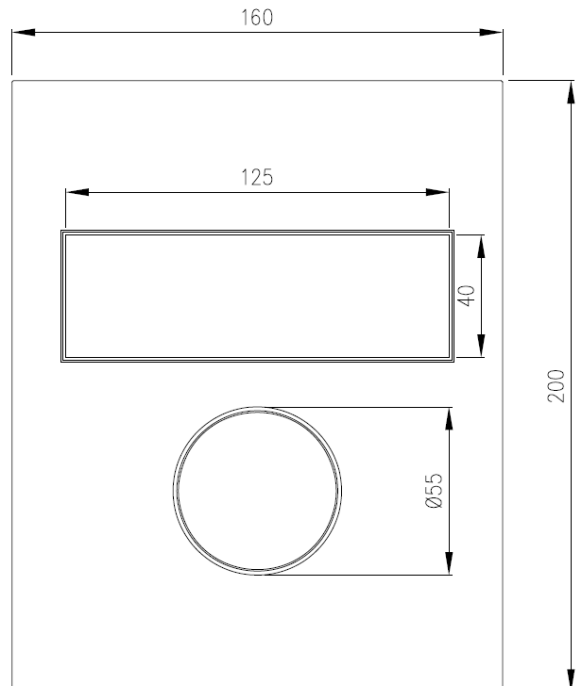

Modern Hydroplate Wall Mount Flush Plate

Style Number: 662121

Collection: Cea Design

Origin: Italy

Description: Hydroplate Wall Mount Flush Plate w/ 1-Flush Button & Rollaway Water Jet Toilet Cleaner in Satin Stainless Steel 6.29" x 7.87"

GENERAL FEATURES & SPECIFICATIONS

- Wall Mounted
- 1- Flush Buttons
- Rollaway Water Jet Toilet Cleaner
- For Progressive Flow Grohe Dal Cistern
- 6.59" (160mm) W x 7.87" (200mm) H x 0.15" (4mm) D
- **Material: Stainless Steel**
- **Finishes: Satin, Polished, Polished Copper, Satin Copper, Polished Bronze, Satin Bronze, Polished Gold, Satin Gold, Polished Black Diamond, Satin Black Diamond**

Does Not Meet Any US Code Approvals, Building Or Plumbing Codes

We cannot guarantee the accuracy of this information. Dimensions are nominal – for guidance only and are not to be used for pre-installation.