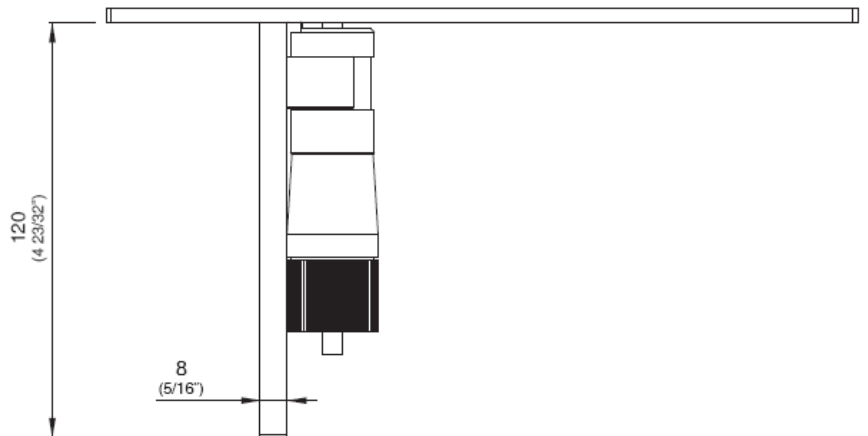

### Modern Hydroplate Wall Mount Flush Plate

Style Number: 761379

Collection: Cea Design

Origin: Italy

Description: Hydroplate Wall Mount Dual Flush Plate w/ Flush Buttons & Rollaway Water Jet Toilet Cleaner in Satin Stainless Steel 8.46" x 5.70"

#### GENERAL FEATURES & SPECIFICATIONS

- Wall Mounted
- Dual Flush
- 2- Flush Buttons
- Rollaway Water Jet Toilet Cleaner
- For Tece Cistern
- 8.46" (215mm) W x 5.70" (145mm) H x 0.15" (4mm) D
- **Material: Stainless Steel**
- **Finishes: Satin, Polished, Polished Copper, Satin Copper, Polished Bronze, Satin Bronze, Polished Gold, Satin Gold, Polished Black Diamond, Satin Black Diamond**