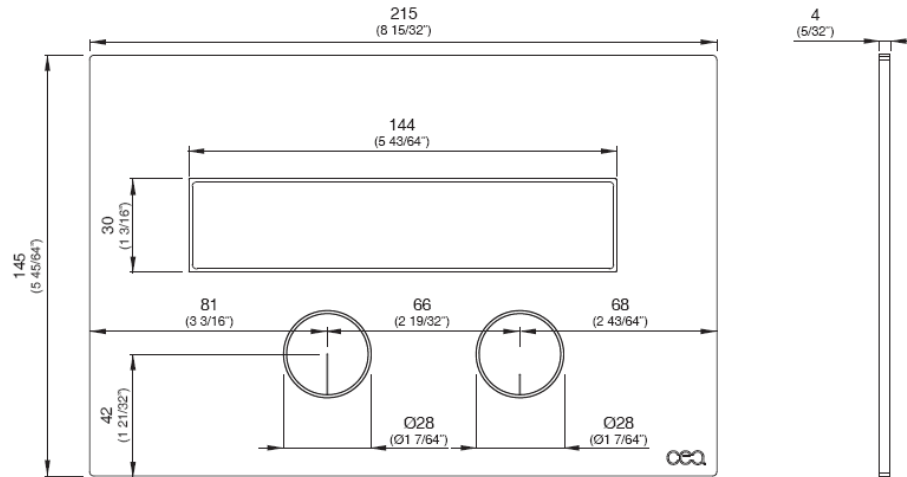

### Modern Hydroplate Wall Mount Flush Plate

Style Number: 761379

Collection: Cea Design

Origin: Italy

Description: Hydroplate Wall Mount Dual Flush Plate w/ Flush Buttons & Rollaway Water Jet Toilet Cleaner in Satin Stainless Steel 8.46" x 5.70"

#### GENERAL FEATURES & SPECIFICATIONS

- Wall Mounted
- Dual Flush
- 2- Flush Buttons
- Rollaway Water Jet Toilet Cleaner
- For Tece Cistern
- 8.46" (215mm) W x 5.70" (145mm) H x 0.15" (4mm) D
- **Material: Stainless Steel**
- **Finishes: Satin, Polished, Polished Copper, Satin Copper, Polished Bronze, Satin Bronze, Polished Gold, Satin Gold, Polished Black Diamond, Satin Black Diamond**

Does Not Meet Any US Code Approvals, Building Or Plumbing Codes

We cannot guarantee the accuracy of this information. Dimensions are nominal – for guidance only and are not to be used for pre-installation.