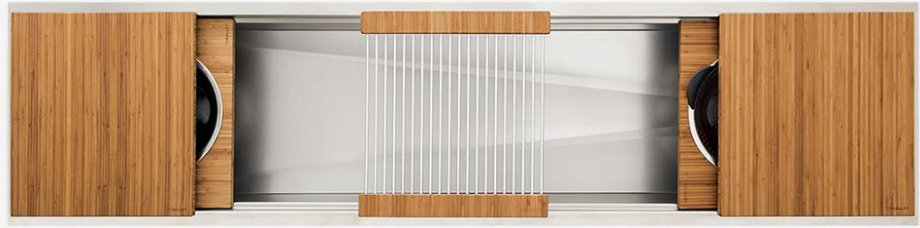

Modern IWS 7 BA Undermount Workstation

Style Number: 749021

Collection: The Galley

Origin: USA

Description: IWS Undermount 1-3 Person Single Bowl Double Tier True Edge Reversible Kitchen Sink Workstation w/ Side Drain in Angel Finish Stainless Steel w/ 11-Piece Culinary Kit in Bamboo 81-1/2" x 19-1/2"

GENERAL FEATURES & SPECIFICATIONS

- 1-3 Person Single Bowl Kitchen Workstation
- Double Tier
- Reversible Side Drain & Drain Cover
- OD: 81-1/2" x 19-1/2" x 10-5/16"
- CO: 80-1/2" x 18"
- Basin Area: 80" x 16"
- Minimum Cabinet Size: 84" or 210cm
- 6 Piece Culinary Kit Includes:
 - (3) Dual-tier Cutting Board 17" x 18"
 - (2) Dual-tier Drying Rack 17" x 18"
 - (2) 11" Deluxe 7.2qt Bowl w/ Lid and Non-slip Bottom
 - (2) 11" Deluxe 7.2qt Colander w/ Soft Non-slip Handles & Feet
 - (2) Dual-tier Platforms 17" x 18"
- ASME A112.19.3/CSA B45.4 Certified
- **Material:** 16GA 316L Stainless Steel
- **Finish:** Brushed Angel
- **Accessories Available in Natural Golden Bamboo, Designer White High Density Resin, Exclusive Gray High Density Resin, or Graphite Wood Composite**