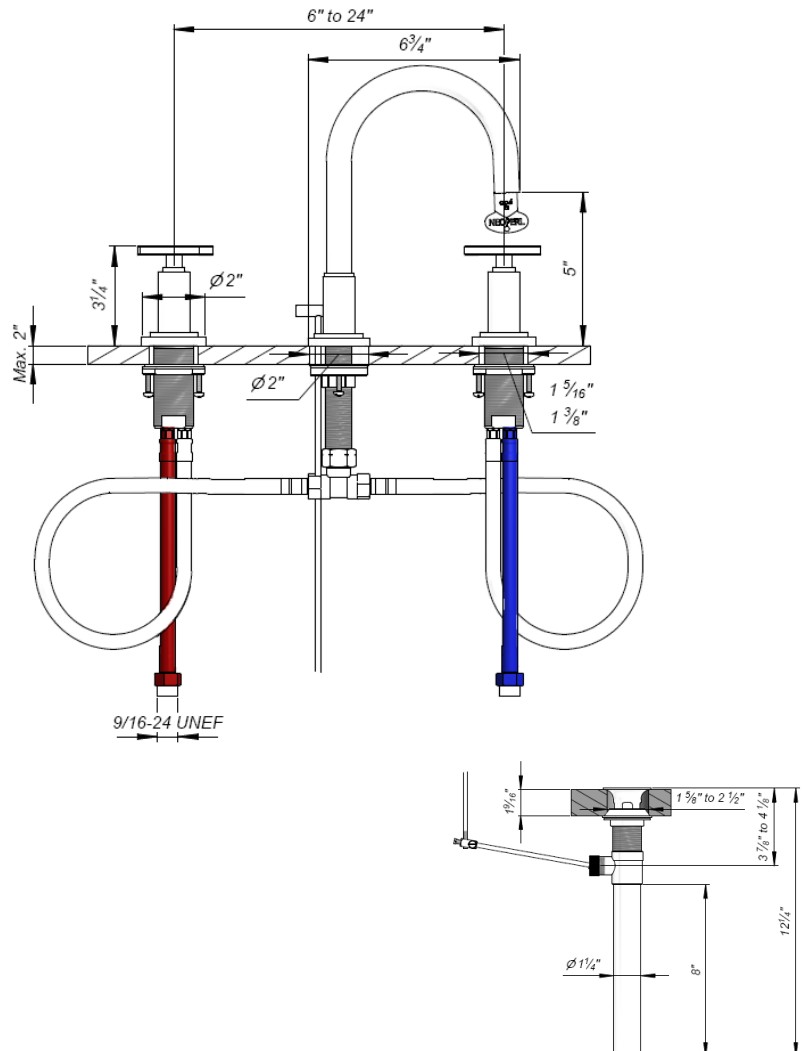

Modern Industrial Chic Deck Mount Faucet

Style Number: 729137

Collection: Franz Viegner

Origin: Germany

Description: Industrial Chic Deck Mount 8cc Widespread Lavatory Faucet w/ Red Handles and Pop-up 6-3/4" Spout Reach in Polished Chrome

GENERAL FEATURES & SPECIFICATIONS

- Deck Mounted
- 8cc Widespread
- Red Handles (Also Available in Black)
- Pop-Up Drain
- 6-3/4in Spout Reach
- **Material: Brass**
- **Finish: Polished Chrome, Brushed Nickel, Polished Nickel, Polished Gold, Rose Gold, Brushed Gold, Satin Black PVD, or Unlacquered Polished Brass**