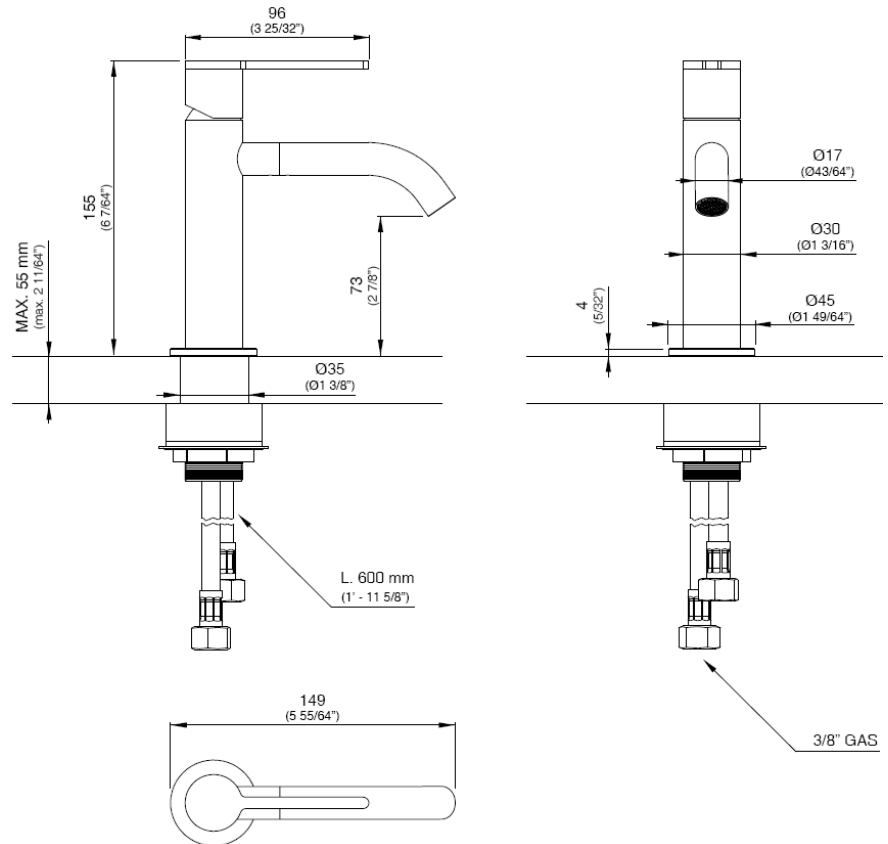

### Modern Innovo Deck Mount Faucet

Style Number: 761393

Collection: Cea Design

Origin: Italy

Description: Innovo Deck Mount Single Hole Mixer w/ One Handle, Swiveling Spout for Gush Flow & Opening in Cold Water in Satin Stainless Steel 6.10" (155mm) Height

#### GENERAL FEATURES & SPECIFICATIONS

- Deck Mounted
- Single Hole
- One Handle
- Swiveling Spout for Gush Flow
- Opening in Cold Water
- 6.10" (155mm) Height
- 5.90" (150mm) Projection
- Max. 158° F
- Water Saving 1.32gpm
- **Material: Stainless Steel**
- **Finishes: Satin, Polished, Polished Copper, Satin Copper, Polished Bronze, Satin Bronze, Polished Gold, Satin Gold, Polished Black Diamond, Satin Black Diamond**

Does Not Meet Any US Code Approvals, Building Or Plumbing Codes

We cannot guarantee the accuracy of this information. Dimensions are nominal – for guidance only and are not to be used for pre-installation.