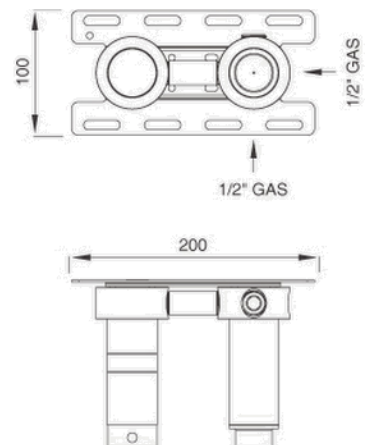

### Modern Innovo Wall Mount Faucet

**Style Number: 770564**

**Collection: Cea Design**

**Origin: Italy**

**Description: Innovo Wall Mount Mixer w/ Fixed Spout, One Handle, & Built-in Part in Satin Stainless Steel Max. 7.28" (185mm) Projection**

#### GENERAL FEATURES & SPECIFICATIONS

- Wall Mounted
- Single Handle
- Fixed Spout
- Max. 7.28" (185mm) Projection
- Water Saving 1.32gpm
- Max. 158° F
- Built-in Part
- 1/2" Gas
- **Material: Stainless Steel**
- **Finishes: Satin, Polished, Polished Copper, Satin Copper, Polished Bronze, Satin Bronze, Polished Gold, Satin Gold, Polished Black Diamond, Satin Black Diamond**