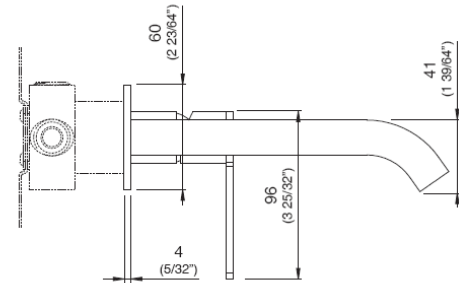

### Modern Innovo Wall Mount Faucet

**Style Number: 770564**

**Collection: Cea Design**

**Origin: Italy**

**Description: Innovo Wall Mount Mixer w/ Fixed Spout, One Handle, & Built-in Part in Satin Stainless Steel Max. 7.28" (185mm) Projection**

#### GENERAL FEATURES & SPECIFICATIONS

- Wall Mounted
- Single Handle
- Fixed Spout
- Max. 7.28" (185mm) Projection
- Water Saving 1.32gpm
- Max. 158° F
- Built-in Part
- 1/2" Gas
- **Material: Stainless Steel**
- **Finishes: Satin, Polished, Polished Copper, Satin Copper, Polished Bronze, Satin Bronze, Polished Gold, Satin Gold, Polished Black Diamond, Satin Black Diamond**

Does Not Meet Any US Code Approvals, Building Or Plumbing Codes

We cannot guarantee the accuracy of this information. Dimensions are nominal – for guidance only and are not to be used for pre-installation.