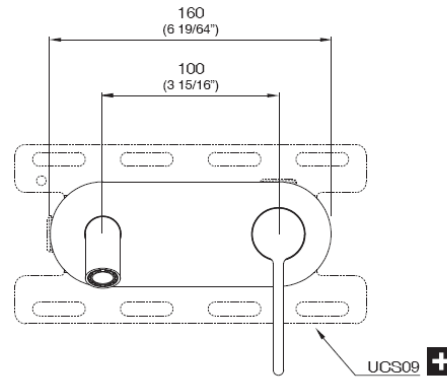

### Modern Innovo Wall Mount Faucet

**Style Number: 770564**

**Collection: Cea Design**

**Origin: Italy**

**Description: Innovo Wall Mount Mixer w/ Fixed Spout, One Handle, & Built-in Part in Satin Stainless Steel Max. 7.28" (185mm) Projection**

#### GENERAL FEATURES & SPECIFICATIONS

- Wall Mounted
- Single Handle
- Fixed Spout
- Max. 7.28" (185mm) Projection
- Water Saving 1.32gpm
- Max. 158° F
- Built-in Part
- 1/2" Gas
- **Material: Stainless Steel**
- **Finishes: Satin, Polished, Polished Copper, Satin Copper, Polished Bronze, Satin Bronze, Polished Gold, Satin Gold, Polished Black Diamond, Satin Black Diamond**