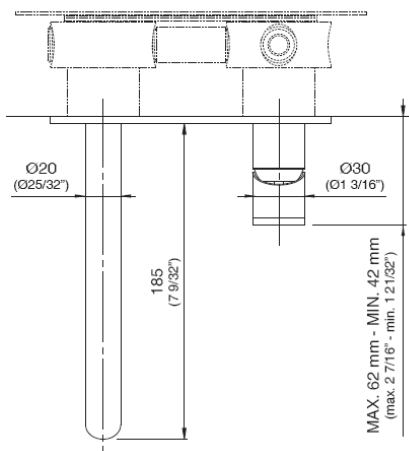

### Modern Innovo Wall Mount Faucet

**Style Number: 770564**

**Collection: Cea Design**

**Origin: Italy**

**Description: Innovo Wall Mount Mixer w/ Fixed Spout, One Handle, & Built-in Part in Satin Stainless Steel Max. 7.28" (185mm) Projection**

#### GENERAL FEATURES & SPECIFICATIONS

- Wall Mounted
- Single Handle
- Fixed Spout
- Max. 7.28" (185mm) Projection
- Water Saving 1.32gpm
- Max. 158° F
- Built-in Part
- 1/2" Gas
- **Material: Stainless Steel**
- **Finishes: Satin, Polished, Polished Copper, Satin Copper, Polished Bronze, Satin Bronze, Polished Gold, Satin Gold, Polished Black Diamond, Satin Black Diamond**

Does Not Meet Any US Code Approvals, Building Or Plumbing Codes

We cannot guarantee the accuracy of this information. Dimensions are nominal – for guidance only and are not to be used for pre-installation.