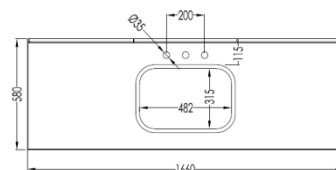

GENERAL FEATURES & SPECIFICATIONS

- Floor Mounted
- Three Drawers
- 4-Legs
- 3-Hole Single Bowl Top
- Undercounter Washbasin
- 65.35"L X 22.83"W X 34.25"H (36.61"H w/ BS)
- Material: Lacquered Wood, Marble or Granite, and Ceramic
- Vanity Finishes: Cream, Deep Black, Pure White, Warm Grey, or Fango
- Top Finishes: White Carrara, Black Marquina, or White Sivec, or Black Granite
- Basin Colors: Black or White