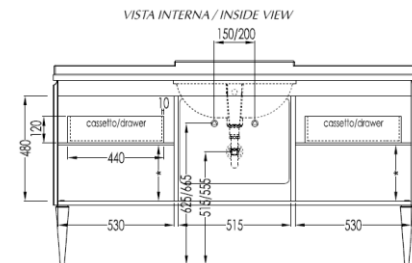

GENERAL FEATURES & SPECIFICATIONS

- Floor Mounted
- Three Drawers
- 4-Legs
- 3-Hole Single Bowl Top
- Undercounter Washbasin
- 65.35"L X 22.83"W X 34.25"H (36.61"H w/ BS)
- Material: Lacquered Wood, Marble or Granite, and Ceramic
- Vanity Finishes: Cream, Deep Black, Pure White, Warm Grey, or Fango
- Top Finishes: White Carrara, Black Marquina, or White Sivec, or Black Granite
- Basin Colors: Black or White