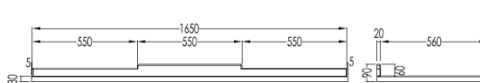

GENERAL FEATURES & SPECIFICATIONS

- Floor Mounted
- Three Drawers
- 4-Legs
- 3-Hole Single Bowl Top
- Undercounter Washbasin
- 65.35"L X 22.83"W X 34.25"H (36.61"H w/ BS)
- Material: Lacquered Wood, Marble or Granite, and Ceramic
- Vanity Finishes: Cream, Deep Black, Pure White, Warm Grey, or Fango
- Top Finishes: White Carrara, Black Marquina, or White Sivec, or Black Granite
- Basin Colors: Black or White