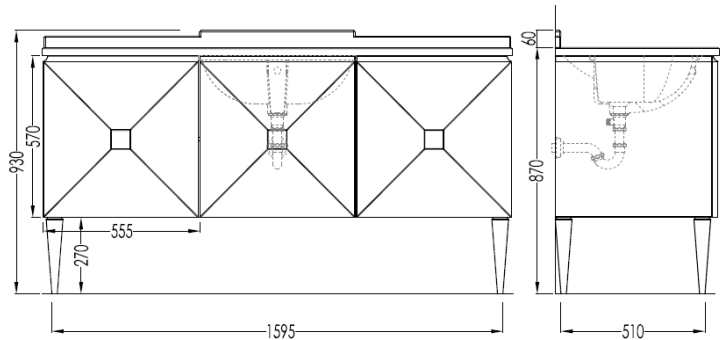

GENERAL FEATURES & SPECIFICATIONS

- Floor Mounted
- Three Drawers
- 4-Legs
- 3-Hole Single Bowl Top
- Undercounter Washbasin
- 65.35"L X 22.83"W X 34.25"H (36.61"H w/ BS)
- Material: Lacquered Wood, Marble or Granite, and Ceramic
- Vanity Finishes: Cream, Deep Black, Pure White, Warm Grey, or Fango
- Top Finishes: White Carrara, Black Marquina, or White Sivec, or Black Granite
- Basin Colors: Black or White