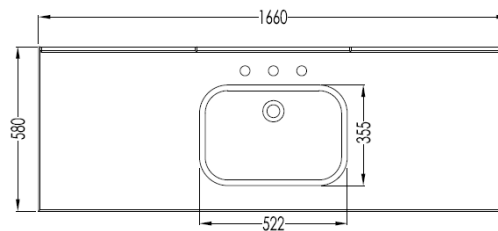

GENERAL FEATURES & SPECIFICATIONS

- Floor Mounted
- Three Drawers
- 4-Legs
- 3-Hole Single Bowl Top
- Undercounter Washbasin
- 65.35"L X 22.83"W X 34.25"H (36.61"H w/ BS)
- Material: Lacquered Wood, Marble or Granite, and Ceramic
- Vanity Finishes: Cream, Deep Black, Pure White, Warm Grey, or Fango
- Top Finishes: White Carrara, Black Marquina, or White Sivec, or Black Granite
- Basin Colors: Black or White