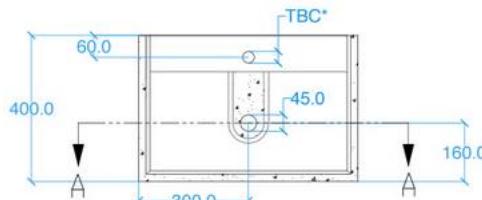

#### GENERAL FEATURES & SPECIFICATIONS

- Concrete Basin
- Wall or surface mount
- Front edge thickness: 1.57"
- Dimensions: 23.62"L x 15.75"W x 5.51"H
- For use with deck mounted tap
- Available with or without brackets
- Material: Concrete
- Finishes available: White, Ash, Ivory, Fossil, Stone, Zinc, Iron, Black, Peach, Blush, Ember, Brick, Wheat, Oyster, Sandcastle, Golden, Sage, Mint, Green, Forest, Heather, Dove, Duck Egg, Teal, Mineral, Steel, Blue, Storm

Plan View

Back View

Side View

Underside View

Section A-A