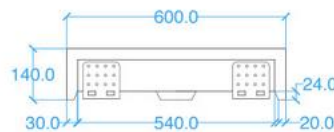

### Modern Jura Wall Mount or Surface Mount Basin

**Model: 828200**

**Collection: Kast**

**Origin: UK**

**Description: Concrete Wall Mount or Surface Mount Basin in Stone 23.62" x 15.75" x 5.51"**

#### GENERAL FEATURES & SPECIFICATIONS

- Concrete Basin
- Wall or surface mount
- Front edge thickness: 1.57"
- Dimensions: 23.62"L x 15.75"W x 5.51"H
- For use with deck mounted tap
- Available with or without brackets
- Material: Concrete
- Finishes available: White, Ash, Ivory, Fossil, Stone, Zinc, Iron, Black, Peach, Blush, Ember, Brick, Wheat, Oyster, Sandcastle, Golden, Sage, Mint, Green, Forest, Heather, Dove, Duck Egg, Teal, Mineral, Steel, Blue, Storm

Plan View

Back View

Side View

Underside View

Section A-A