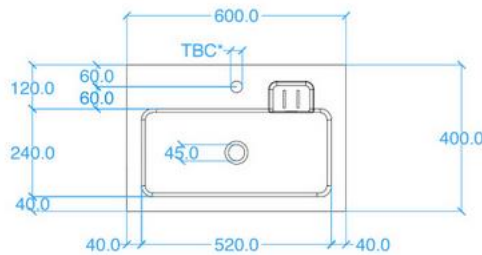

### Modern Jura Wall Mount or Surface Mount Basin

**Model: 828200**

**Collection: Kast**

**Origin: UK**

**Description: Concrete Wall Mount or Surface Mount Basin in Stone 23.62" x 15.75" x 5.51"**

#### GENERAL FEATURES & SPECIFICATIONS

- Concrete Basin
- Wall or surface mount
- Front edge thickness: 1.57"
- Dimensions: 23.62"L x 15.75"W x 5.51"H
- For use with deck mounted tap
- Available with or without brackets
- Material: Concrete
- Finishes available: White, Ash, Ivory, Fossil, Stone, Zinc, Iron, Black, Peach, Blush, Ember, Brick, Wheat, Oyster, Sandcastle, Golden, Sage, Mint, Green, Forest, Heather, Dove, Duck Egg, Teal, Mineral, Steel, Blue, Storm

Plan View

Back View

Side View

Underside View

Section A-A