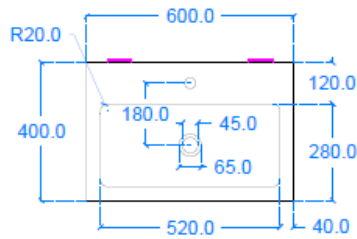

Modern Jura Wall Mount or Surface Mount Basin

Model: 845494

Collection: Kast

Origin: UK

Description: Concrete Wall Mount or Surface Mount Basin in Stone 23-5/8" x 15-3/4" x 5-1/2"

GENERAL FEATURES & SPECIFICATIONS

- Concrete Basin
- Wall or surface mount
- Front edge thickness: 1.57"
- Dimensions: 23-5/8"L x 15-3/4"W x 5-1/2"H
- For use with deck mounted or wall mounted tap
- Available with or without brackets
- Material: Concrete
- Finishes available: White, Ash, Ivory, Fossil, Stone, Zinc, Iron, Black, Peach, Blush, Ember, Brick, Wheat, Oyster, Sandcastle, Golden, Sage, Mint, Green, Forest, Heather, Dove, Duck Egg, Teal, Mineral, Steel, Blue, Storm

Plan View

Back View

Underside View

Side View

Section A-A