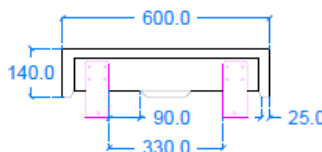

Modern Jura Wall Mount or Surface Mount Basin

Model: 845494

Collection: Kast

Origin: UK

Description: Concrete Wall Mount or Surface Mount Basin in Stone 23-5/8" x 15-3/4" x 5-1/2"

GENERAL FEATURES & SPECIFICATIONS

- Concrete Basin
- Wall or surface mount
- Front edge thickness: 1.57"
- Dimensions: 23-5/8"L x 15-3/4"W x 5-1/2"H
- For use with deck mounted or wall mounted tap
- Available with or without brackets
- Material: Concrete
- Finishes available: White, Ash, Ivory, Fossil, Stone, Zinc, Iron, Black, Peach, Blush, Ember, Brick, Wheat, Oyster, Sandcastle, Golden, Sage, Mint, Green, Forest, Heather, Dove, Duck Egg, Teal, Mineral, Steel, Blue, Storm

Plan View

Back View

Underside View

Side View

Section A-A