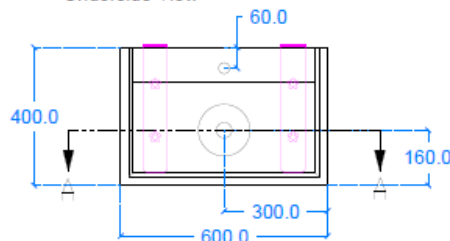

Modern Jura Wall Mount or Surface Mount Basin

Model: 845494

Collection: Kast

Origin: UK

Description: Concrete Wall Mount or Surface Mount Basin in Stone 23-5/8" x 15-3/4" x 5-1/2"

GENERAL FEATURES & SPECIFICATIONS

- Concrete Basin
- Wall or surface mount
- Front edge thickness: 1.57"
- Dimensions: 23-5/8"L x 15-3/4"W x 5-1/2"H
- For use with deck mounted or wall mounted tap
- Available with or without brackets
- Material: Concrete
- Finishes available: White, Ash, Ivory, Fossil, Stone, Zinc, Iron, Black, Peach, Blush, Ember, Brick, Wheat, Oyster, Sandcastle, Golden, Sage, Mint, Green, Forest, Heather, Dove, Duck Egg, Teal, Mineral, Steel, Blue, Storm

Plan View

Back View

Underside View

Side View

Section A-A