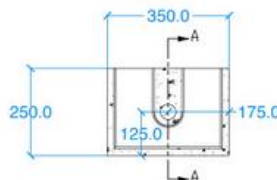

- Concrete Basin
- Wall or surface mount
- Front edge thickness: 1.18"
- Dimensions: 13.78"L x 9.84"W x 15.94"H
- For use with wall mounted tap
- Option for left or right hand tap positioning
- Available with or without brackets
- Material: Concrete
- Finishes available: White, Ash, Ivory, Fossil, Stone, Zinc, Iron, Black, Peach, Blush, Ember, Brick, Wheat, Oyster, Sandcastle, Golden, Sage, Mint, Green, Forest, Heather, Dove, Duck Egg, Teal, Mineral, Steel, Blue, Storm

Plan View

Back View

Side View

Underside View

Section A-A