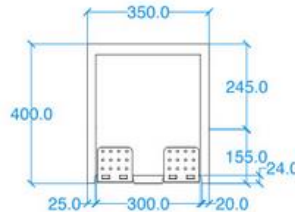

Modern Kern Mini Wall Mount or Surface Mount Basin

Model: 823334

Collection: Kast

Origin: UK

Description: Concrete Wall Mount or Surface Mount Mini Basin in Stone
13.78" x 9.84" x 15.94"

GENERAL FEATURES & SPECIFICATIONS

- Concrete Basin
- Wall or surface mount
- Front edge thickness: 1.18"
- Dimensions: 13.78"L x 9.84"W x 15.94"H
- For use with wall mounted tap
- Option for left or right hand tap positioning
- Available with or without brackets
- Material: Concrete
- Finishes available: White, Ash, Ivory, Fossil, Stone, Zinc, Iron, Black, Peach, Blush, Ember, Brick, Wheat, Oyster, Sandcastle, Golden, Sage, Mint, Green, Forest, Heather, Dove, Duck Egg, Teal, Mineral, Steel, Blue, Storm

Plan View

Back View

Side View

Underside View

Section A-A