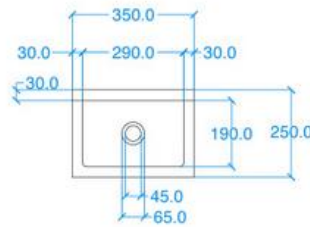

Modern Kern Mini Wall Mount or Surface Mount Basin

Model: 823334

Collection: Kast

Origin: UK

Description: Concrete Wall Mount or Surface Mount Mini Basin in Stone
13.78" x 9.84" x 15.94"

GENERAL FEATURES & SPECIFICATIONS

- Concrete Basin
- Wall or surface mount
- Front edge thickness: 1.18"
- Dimensions: 13.78"L x 9.84"W x 15.94"H
- For use with wall mounted tap
- Option for left or right hand tap positioning
- Available with or without brackets
- Material: Concrete
- Finishes available: White, Ash, Ivory, Fossil, Stone, Zinc, Iron, Black, Peach, Blush, Ember, Brick, Wheat, Oyster, Sandcastle, Golden, Sage, Mint, Green, Forest, Heather, Dove, Duck Egg, Teal, Mineral, Steel, Blue, Storm

Plan View

Back View

Side View

Underside View

Section A-A