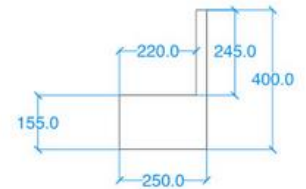

Modern Kern Mini Wall Mount or Surface Mount Basin

Model: 823334

Collection: Kast

Origin: UK

Description: Concrete Wall Mount or Surface Mount Mini Basin in Stone
13.78" x 9.84" x 15.94"

GENERAL FEATURES & SPECIFICATIONS

- Concrete Basin
- Wall or surface mount
- Front edge thickness: 1.18"
- Dimensions: 13.78"L x 9.84"W x 15.94"H
- For use with wall mounted tap
- Option for left or right hand tap positioning
- Available with or without brackets
- Material: Concrete
- Finishes available: White, Ash, Ivory, Fossil, Stone, Zinc, Iron, Black, Peach, Blush, Ember, Brick, Wheat, Oyster, Sandcastle, Golden, Sage, Mint, Green, Forest, Heather, Dove, Duck Egg, Teal, Mineral, Steel, Blue, Storm

Plan View

Back View

Side View

Underside View

Section A-A