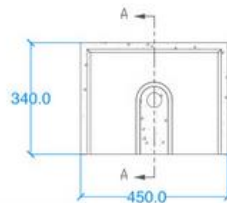

Modern Kern Wall Mount or Surface Mount Basin

Model: 811623

Collection: Kast

Origin: UK

Description: Concrete Wall Mount or Surface Mount Basin in White 17.72" x 13.78" x 15.94"

GENERAL FEATURES & SPECIFICATIONS

- Concrete Basin
- Wall or surface mount
- Front edge thickness: 1.18"
- Dimensions: 17.72"L x 13.78"W x 15.94"H
- For use with wall mounted tap
- Available with or without brackets
- Material: Concrete
- Finishes available: White, Ash, Ivory, Fossil, Stone, Zinc, Iron, Black, Peach, Blush, Ember, Brick, Wheat, Oyster, Sandcastle, Golden, Sage, Mint, Green, Forest, Heather, Dove, Duck Egg, Teal, Mineral, Steel, Blue, Storm

Plan View

Back View

Underside View

Side View

Section A-A