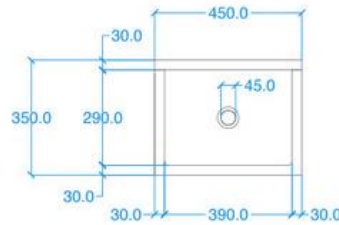

Modern Kern Wall Mount or Surface Mount Basin

Model: 811623

Collection: Kast

Origin: UK

Description: Concrete Wall Mount or Surface Mount Basin in White 17.72" x 13.78" x 15.94"

GENERAL FEATURES & SPECIFICATIONS

- Concrete Basin
- Wall or surface mount
- Front edge thickness: 1.18"
- Dimensions: 17.72"L x 13.78"W x 15.94"H
- For use with wall mounted tap
- Available with or without brackets
- Material: Concrete
- Finishes available: White, Ash, Ivory, Fossil, Stone, Zinc, Iron, Black, Peach, Blush, Ember, Brick, Wheat, Oyster, Sandcastle, Golden, Sage, Mint, Green, Forest, Heather, Dove, Duck Egg, Teal, Mineral, Steel, Blue, Storm

Plan View

Back View

Underside View

Side View

Section A-A