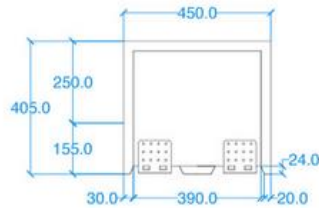

Modern Kern Wall Mount or Surface Mount Basin

Model: 811623

Collection: Kast

Origin: UK

Description: Concrete Wall Mount or Surface Mount Basin in White 17.72" x 13.78" x 15.94"

GENERAL FEATURES & SPECIFICATIONS

- Concrete Basin
- Wall or surface mount
- Front edge thickness: 1.18"
- Dimensions: 17.72"L x 13.78"W x 15.94"H
- For use with wall mounted tap
- Available with or without brackets
- Material: Concrete
- Finishes available: White, Ash, Ivory, Fossil, Stone, Zinc, Iron, Black, Peach, Blush, Ember, Brick, Wheat, Oyster, Sandcastle, Golden, Sage, Mint, Green, Forest, Heather, Dove, Duck Egg, Teal, Mineral, Steel, Blue, Storm

Plan View

Back View

Underside View

Side View

Section A-A