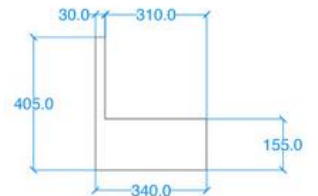

- Concrete Basin
- Wall or surface mount
- Front edge thickness: 1.18"
- Dimensions: 17.72"L x 13.78"W x 15.94"H
- For use with wall mounted tap
- Available with or without brackets
- Material: Concrete
- Finishes available: White, Ash, Ivory, Fossil, Stone, Zinc, Iron, Black, Peach, Blush, Ember, Brick, Wheat, Oyster, Sandcastle, Golden, Sage, Mint, Green, Forest, Heather, Dove, Duck Egg, Teal, Mineral, Steel, Blue, Storm

Plan View

Back View

Underside View

Side View

Section A-A