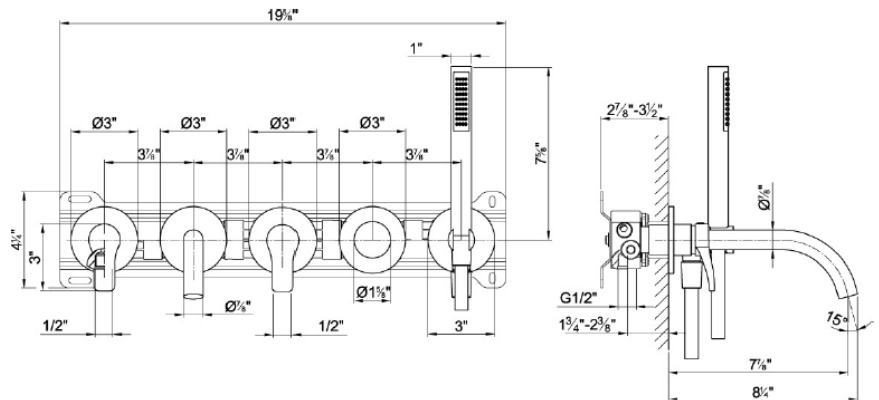

Modern Lissoni Built-in Bathtub Set

Style Number: 770606

Collection: Aboutwater

Origin: Italy

Description: Lissoni Built-in 5-Hole Bathtub Set w/ Rough Valve, 2-Way Diverter, 8-1/4" Spout, Cylindrical Handshower, Holder, 58" PVC Hose & Water Outlet in Chrome

GENERAL FEATURES & SPECIFICATIONS

- Built-in
- 5-Holes
- Includes Rough Valve
- 8-1/4" Spout Projection
- 2-Way Diverter
- 1/2" Female Inlets
- Cylindrical Handshower w/ Anti-siphon Check Valve
- Handshower Holder
- 58" PVC Hose
- Water Outlet
- 1/4 Turn Ceramic Disc Cartridge
- 2gpm Spare Flow Restrictor for Handshower Included
- **Material: Brass**
- **Finishes: Chrome or Matte**
- **Colors: Black or White**