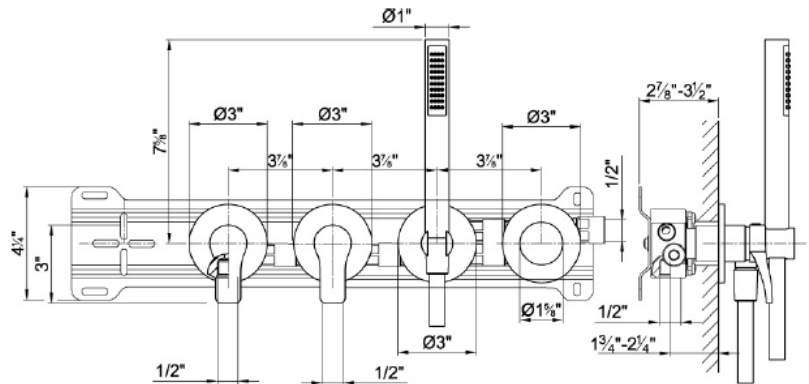

Modern Lissoni Built-in Bathtub Set

Style Number: 770607

Collection: Aboutwater

Origin: Italy

Description: Lissoni Built-in 4-Hole Bathtub Set w/ Rough Valve, 2-Way Diverter, Cylindrical Handshower, Holder w/ 58" PVC Hose, & Water Outlet w/o Spout in Chrome

GENERAL FEATURES & SPECIFICATIONS

- Built-in
- 4-Hole
- Includes Rough Valve
- 2-Way Diverter
- Cylindrical Handshower w/ Anti-siphon Check Valve
- 1/2" Female Inlets
- Handshower Holder
- 58" PVC Hose
- Water Outlet
- Without Spout
- 1/4 Turn Ceramic Disc Cartridge
- 2gpm Spare Flow Restrictor for Handshower Included
- **Material: Brass & PVC**
- **Finishes: Chrome or Matte**
- **Colors: Black or White**