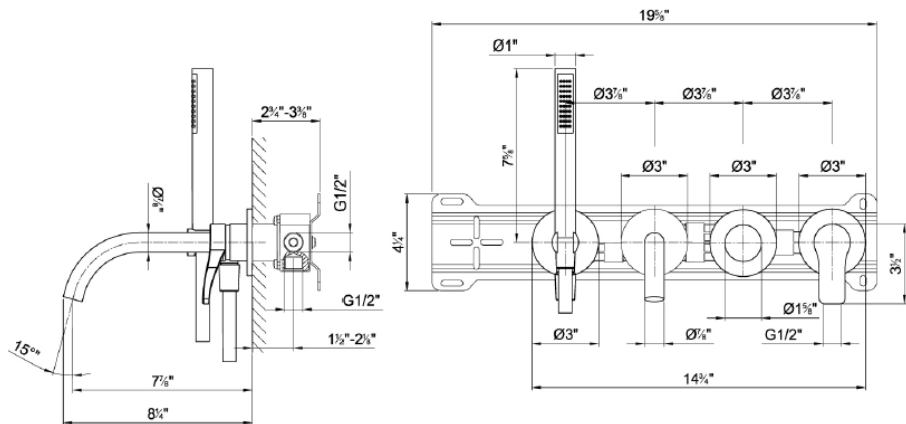

Modern Lissoni Built-in Bathtub Set

Style Number: 770615

Collection: Aboutwater

Origin: Italy

Description: Lissoni Built-in 4-Hole Bathtub Set w/ Rough Valve, 2-Way Diverter, 7-7/8" Spout, Cylindrical Handshower, Holder w/ 58" PVC Hose & Water Outlet in Chrome

GENERAL FEATURES & SPECIFICATIONS

- Built-in
- 4-Holes
- Includes Rough Valve
- 2-Way Diverter
- 7-7/8" Spout Projection
- Cylindrical Handshower w/ Anti-siphon Check Valve
- 1/2" Female Inlets
- Handshower Holder
- 58" PVC Hose
- Water Outlet
- 1/4 Turn Ceramic Disc Cartridge
- 2gpm Spare Flow Restrictor for Handshower Included
- **Material: Brass & PVC**
- **Finishes: Chrome or Matte**
- **Colors: Black or White**