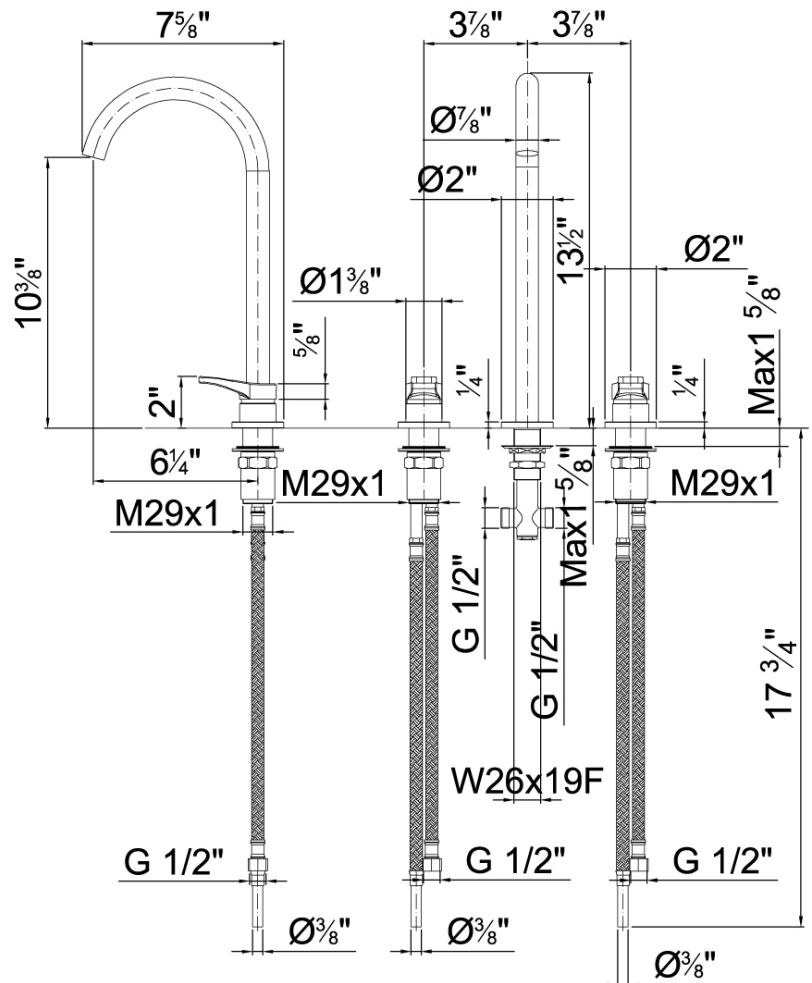

Modern Lissoni Deck Mount Faucet

Style Number: 668460

Collection: Aboutwater

Origin: Italy

Description: Lissoni Deck Mount Two Handle High Spout Washbasin Mixer 7-5/8" Projection w/ Aerated Flow and w/o Drain in Chrome

GENERAL FEATURES & SPECIFICATIONS

- Deck Mounted
- Two Handles
- High Spout
- 7-5/8in Spout Projection
- Without Drain
- Aerated Flow
- ¼ Turn Ceramic Disc Cartridge
- Flexible Supply Lines
- Max Flow Rate 1.5 gpm
- **Material: Brass**
- **Finishes: Chrome or Matte**
- **Colors: Black or White**