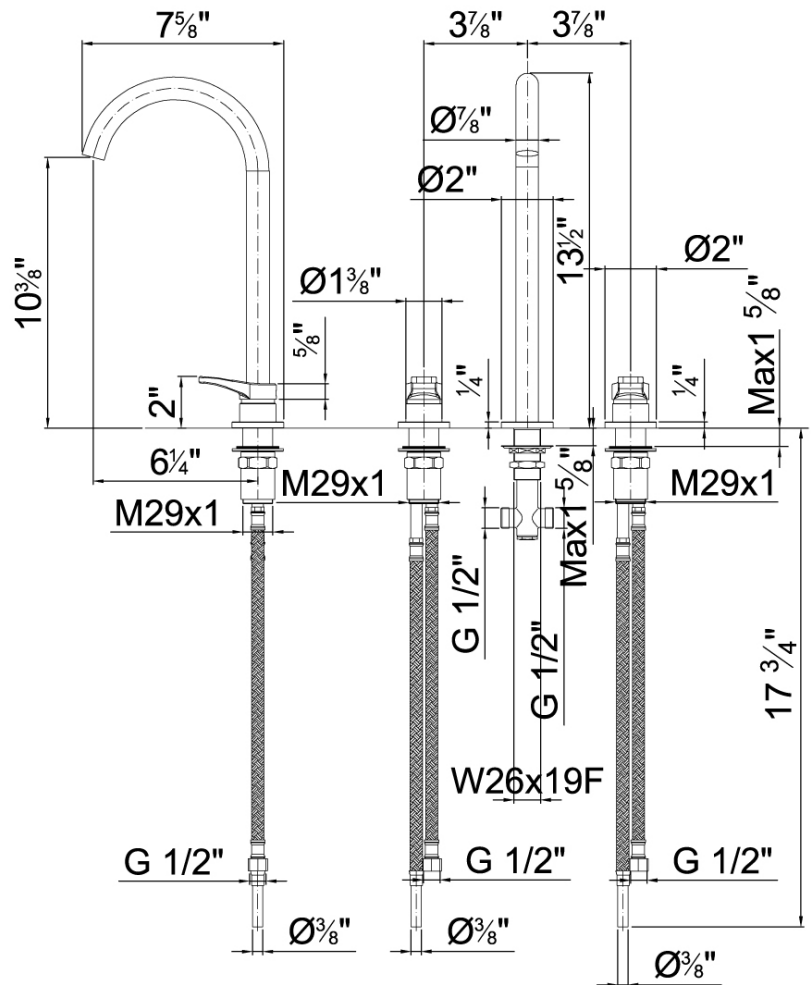

Modern Lissoni Deck Mount Faucet

Style Number: 668461

Collection: Aboutwater

Origin: Italy

Description: Lissoni Deck Mount Two Handle High Spout Washbasin Mixer 7-5/8" Projection w/ Aerated Flow and w/o Drain in Matte Black

GENERAL FEATURES & SPECIFICATIONS

- Deck Mounted
- Two Handles
- High Spout
- 7-5/8in Spout Projection
- Without Drain
- Aerated Flow
- ¼ Turn Ceramic Disc Cartridge
- Flexible Supply Lines
- Max Flow Rate 1.5 gpm
- **Material: Brass**
- **Finishes: Chrome or Matte**
- **Colors: Black or White**