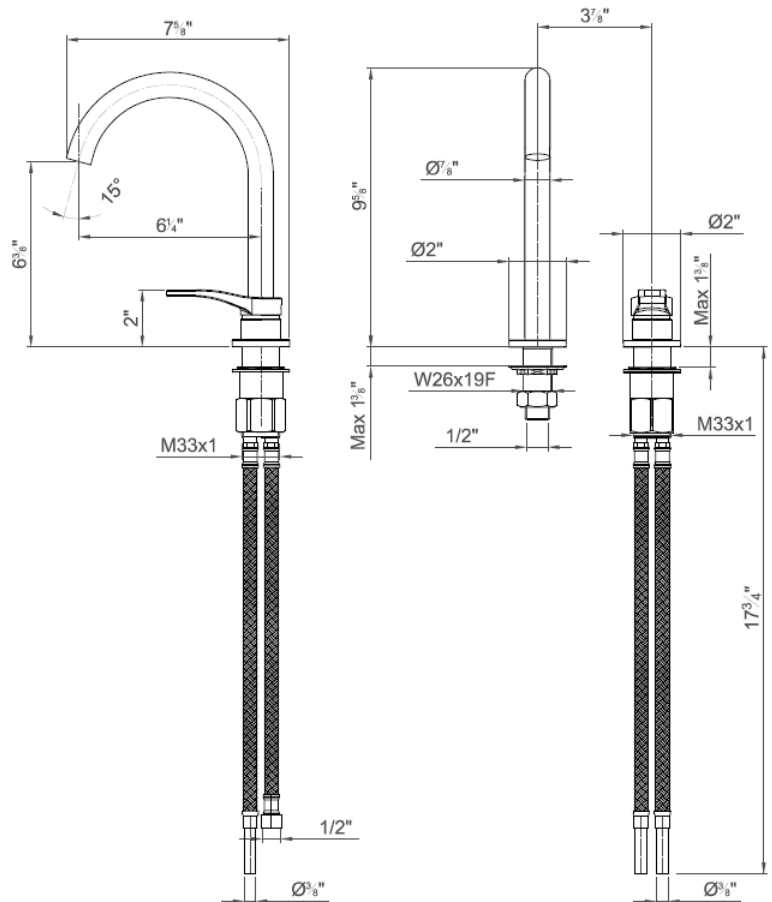

### Modern Lissoni Deck Mount Faucet

**Style Number: 668463**

**Collection: Aboutwater**

**Origin: Italy**

**Description: Lissoni Deck Mount Two Hole Washbasin Mixer w/ Single Control 7-5/8" Spout Projection, and Aerated Flow w/o Drain in Chrome**

#### GENERAL FEATURES & SPECIFICATIONS

- Deck Mounted
- Two Hole
- Single-control
- 7-5/8in Spout Projection
- Without Drain
- Aerated Flow
- Ceramic Disc Cartridge
- Flexible Supply Lines
- Max Flow Rate 1.5 gpm
- **Material: Brass**
- **Finishes: Chrome or Matte**
- **Colors: Black or White**