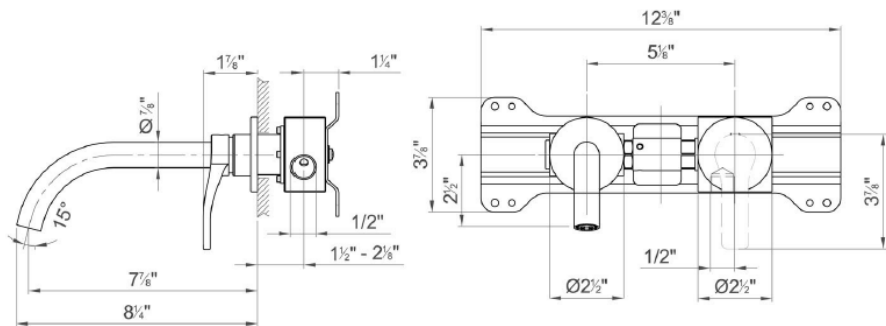

Modern Lissoni Wall Mount Faucet

Style Number: 770614

Collection: Aboutwater

Origin: Italy

Description: Lissoni Wall Mount 2-Hole Single Control Washbasin Mixer 7-7/8" Projection w/ Rough Valve & Aerated Flow w/o Drain in Chrome 1.5gpm

GENERAL FEATURES & SPECIFICATIONS

- Wall Mounted
- Single Control
- 2-Hole
- Rough Valve Included
- 7-7/8" Spout Projection
- Without Drain
- Aerated Flow
- Ceramic Disc Cartridge
- Max Flow Rate 1.5 GPM
- **Material: Brass**
- **Finishes: Chrome or Matte**
- **Colors: Black or White**