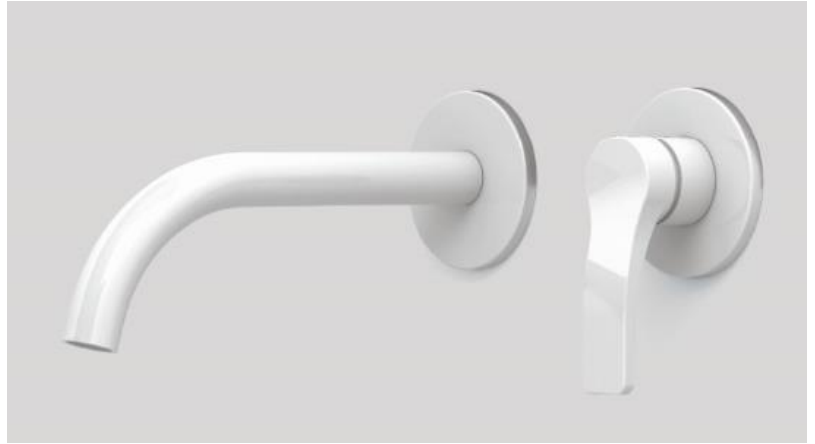

### Modern Lissoni Wall Mount Faucet

**Style Number: 774246**

**Collection: Aboutwater**

**Origin: Italy**

**Description: Lissoni Wall Mount 2-Hole Single Control Washbasin Mixer 7-7/8" Projection w/ Rough Valve & Aerated Flow w/o Drain in Matte White 1.5gpm**

#### GENERAL FEATURES & SPECIFICATIONS

- Wall Mounted
- Single Control
- 2-Hole
- Rough Valve Included
- 7-7/8" Spout Projection
- Without Drain
- Aerated Flow
- Ceramic Disc Cartridge
- Max Flow Rate 1.5 GPM
- **Material: Brass**
- **Finishes: Chrome or Matte**
- **Colors: Black or White**