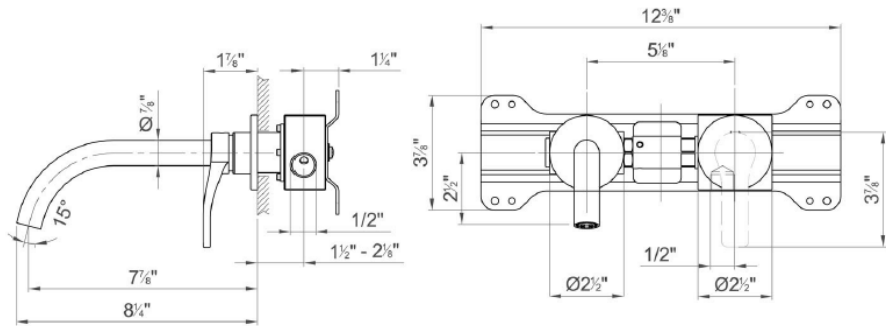

### Modern Lissoni Wall Mount Faucet

**Style Number: 774246**

**Collection: Aboutwater**

**Origin: Italy**

**Description: Lissoni Wall Mount 2-Hole Single Control Washbasin Mixer 7-7/8" Projection w/ Rough Valve & Aerated Flow w/o Drain in Matte White 1.5gpm**

#### GENERAL FEATURES & SPECIFICATIONS

- Wall Mounted
- Single Control
- 2-Hole
- Rough Valve Included
- 7-7/8" Spout Projection
- Without Drain
- Aerated Flow
- Ceramic Disc Cartridge
- Max Flow Rate 1.5 GPM
- **Material: Brass**
- **Finishes: Chrome or Matte**
- **Colors: Black or White**