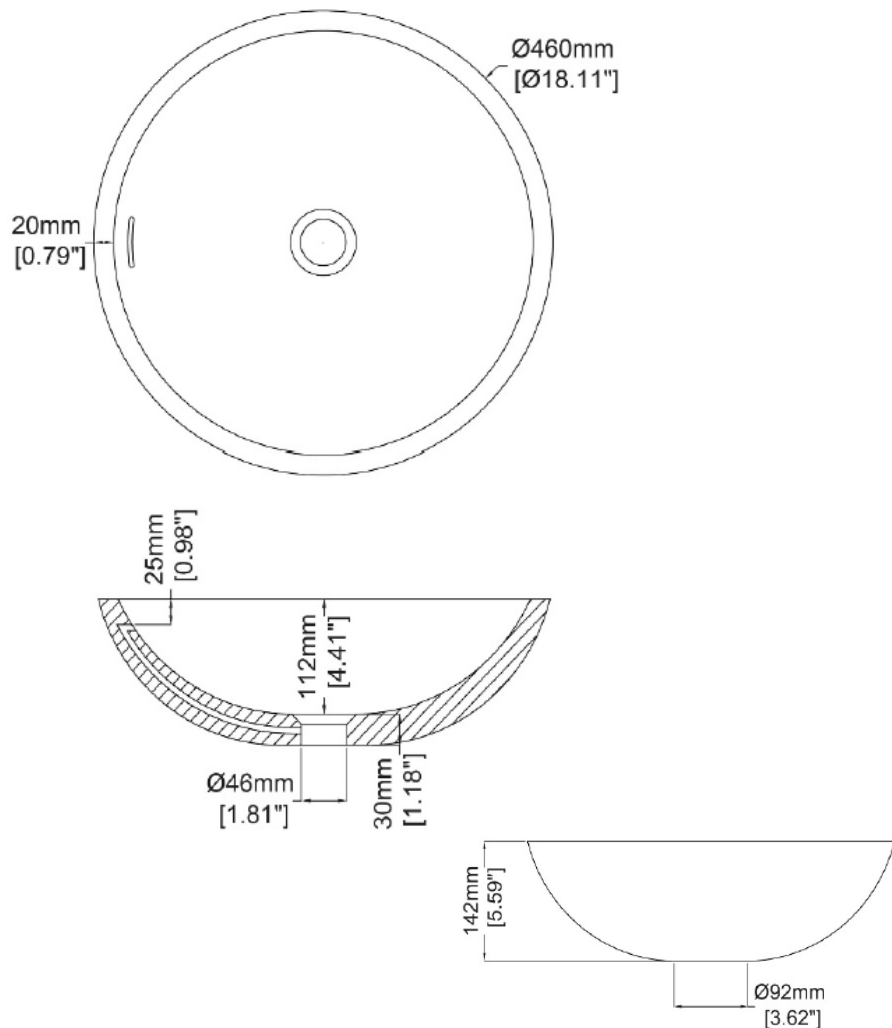

### Modern Luna Countertop Basin

**Model: 840237**

**Collection: Claybrook**

**Origin: UK**

**Description: Luna Countertop Basin in Marbleform Dover White Honed Matte Finish 18.11”L x 18.11”W x 5.51”H**

#### GENERAL FEATURES & SPECIFICATIONS

- Countertop Basin
- Reconstituted Stone with Overflow
- UV Resistant
- Slip Resistant
- Stain Resistant
- Easy to Clean and Maintain
- 18.11”L x 18.11”W x 5.51”H
- Weight: 22lbs/ 10kg
- Weight with Water: 42lbs/ 19kg
- Capacity: 2.38 US gal/ 9L
- Water Depth to Overflow: 3.19”/ 81mm
- Pop Up Waste Ordered Separately
- Available in all Marbleform colors