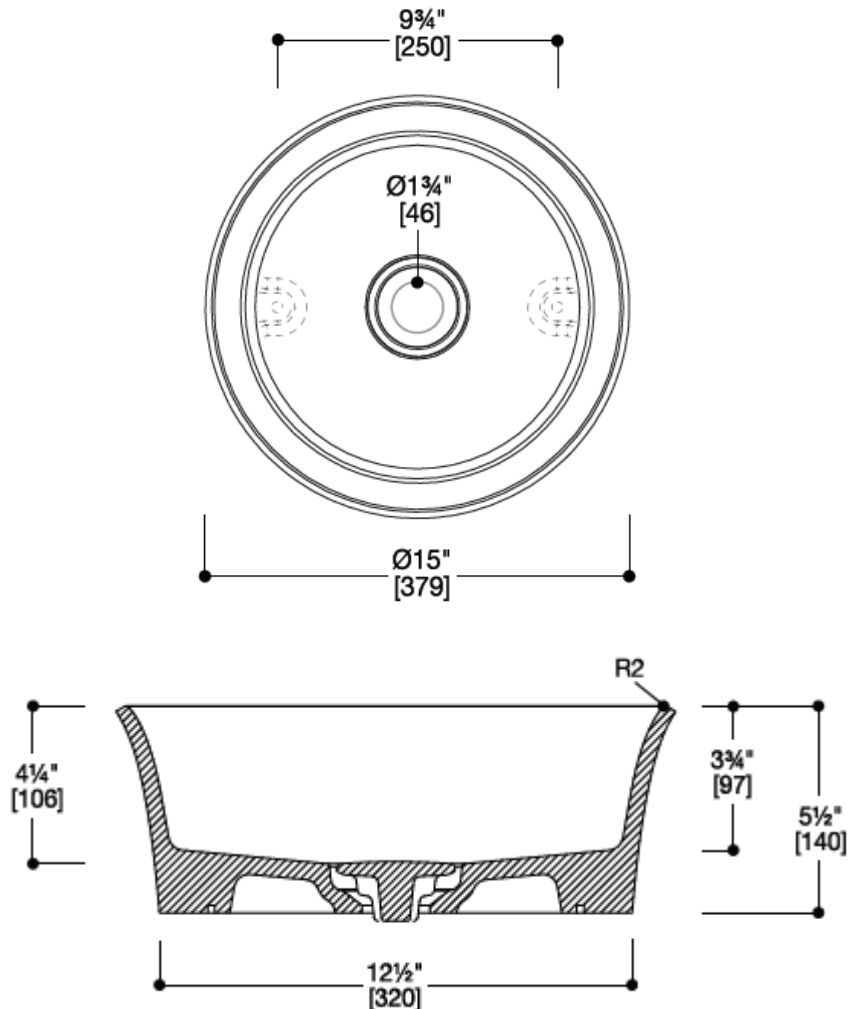

Modern Luna Round Countertop Basin

Model: 815047

Collection: Blu Bathworks

Origin: Italy

Description: Luna Blu Stone Round Countertop Basin in Gloss White 15" Diameter x 5-1/2"H

GENERAL FEATURES & SPECIFICATIONS

- Above the counter modern design without overflow
- Made of blu.stone providing the look and feel of natural stone
- Matching waste cover included
- Non-porous, stain resistant surface that does not require sealing
- Does not promote bacteria or fungi
- O.D. 15" diameter x 5-1/2"H
- Drain= 1-3/4"
- 11 lbs
- Standard Finish: Matte or Gloss White
- Material: Blu.Stone

Codes/Standards:

ASME A112.19.2, IAPMO/cUPC, ICC/ANSI A117.1, CSA B 45, Fixture Dimensions and Hydraulic Performance meet or exceed ANSI/ASME standard A112.19.2, A112.19.9M, and CAN/CSA B45 requirements