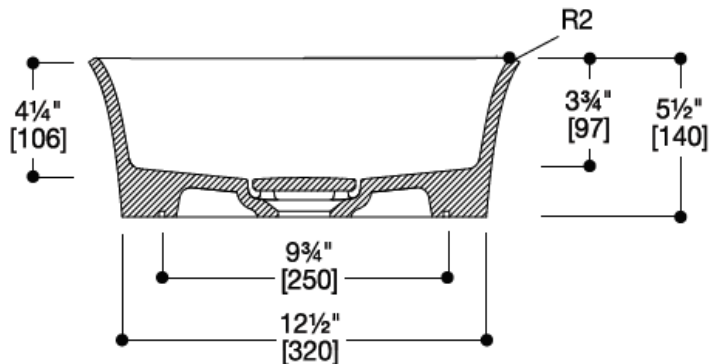

Modern Luna Square Countertop Basin

Model: 815159

Collection: Blu Bathworks

Origin: Italy

**Description: Luna Blu Stone Square Countertop Basin in Gloss White
15"L x 15"W x 5-1/2"H**

GENERAL FEATURES & SPECIFICATIONS

- Above the counter modern design without overflow
- Made of blu.stone providing the look and feel of natural stone
- Matching waste cover included
- Non-porous, stain resistant surface that does not require sealing
- Does not promote bacteria or fungi
- O.D. 15" x 15" x 5-1/2"
- Drain= 1-3/4"
- 14lbs
- Standard Finish: Matte or Gloss White
- Material: Blu.Stone

Codes/Standards:

ASME A112.19.2, IAPMO/cUPC, ICC/ANSI A117.1, CSA, Fixture Dimensions and Hydraulic Performance meet or exceed ANSI/ASME standard A112.19.2, A112.19.9M, and CAN/CSA B45 requirements

We cannot guarantee the accuracy of this information. Dimensions are nominal – for guidance only and are not to be used for pre-installation.