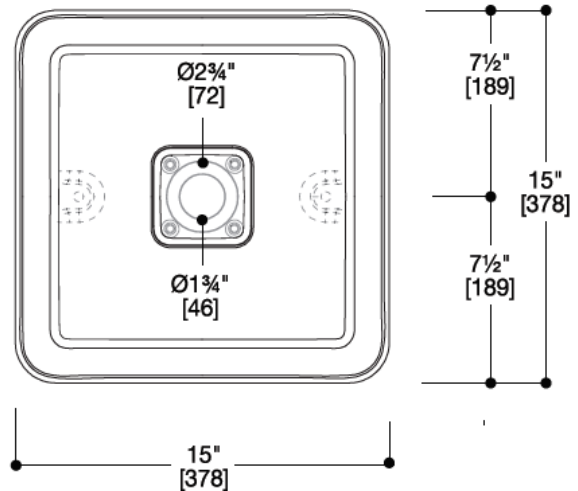

Modern Luna Square Countertop Basin

Model: 815159

Collection: Blu Bathworks

Origin: Italy

**Description: Luna Blu Stone Square Countertop Basin in Gloss White
15"L x 15"W x 5-1/2"H**

GENERAL FEATURES & SPECIFICATIONS

- Above the counter modern design without overflow
- Made of blu.stone providing the look and feel of natural stone
- Matching waste cover included
- Non-porous, stain resistant surface that does not require sealing
- Does not promote bacteria or fungi
- O.D. 15" x 15" x 5-1/2"
- Drain= 1-3/4"
- 14lbs
- Standard Finish: Matte or Gloss White
- Material: Blu.Stone

Codes/Standards:

ASME A112.19.2, IAPMO/cUPC, ICC/ANSI A117.1, CSA, Fixture Dimensions and Hydraulic Performance meet or exceed ANSI/ASME standard A112.19.2, A112.19.9M, and CAN/CSA B45 requirements

We cannot guarantee the accuracy of this information. Dimensions are nominal – for guidance only and are not to be used for pre-installation.