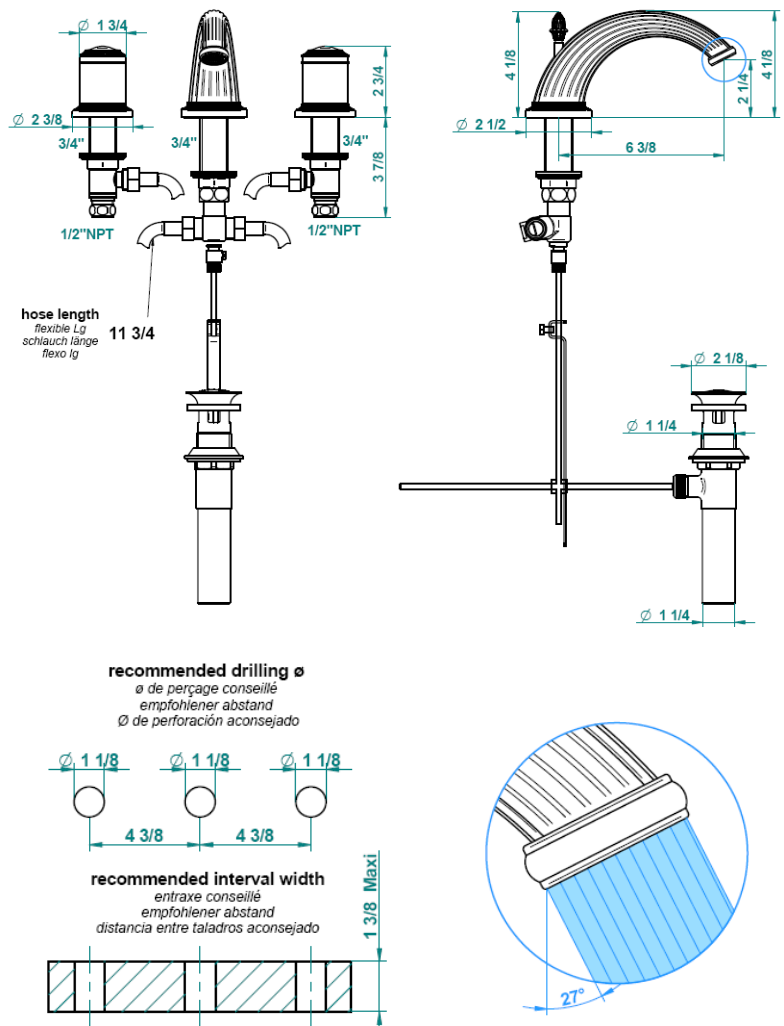

Traditional Malmaison Deck Mount Faucet

Style Number: 774527

Collection: THG

Origin: France

Description: Malmaison Deck Mount Faucet 6-3/8" Spout Projection w/ Drain in Satin Chrome & Handles in Portoro

GENERAL FEATURES & SPECIFICATIONS

- Deck Mounted
- Widespread
- Portoro Handles
- With Drain
- 6-3/8" Spout Projection
- 2.2gpm
- **Material: Brass & Portoro or Bianca Carrara**
- **Finishes: Polished Chrome, Stainless Steel, Brushed Stainless Steel, Polished Nickel, Matte Nickel, Matte Chrome, Satin Chrome, Light Coated Bronze, Black Nickel, Polished Gold, Satin Gold, Matte Gold, Silver Rhodium, Rose Gold, Soft Gold, Soft Matte Gold, Soft Satin Gold, Brown Bronze PVD, Matte Brown Bronze PVD, Polished Silver Antique, Matte Copper Antique, Nickel Antique, Brass PVD, Matte Brass PVD, Gold PVD, Matte Gold PVD, Nickel PVD, Matte Nickel PVD, Matte Blush PVD, Blush PVD, Graphite PVD, Matte Graphite PVD, Umber PVD, Matte Umber PVD**