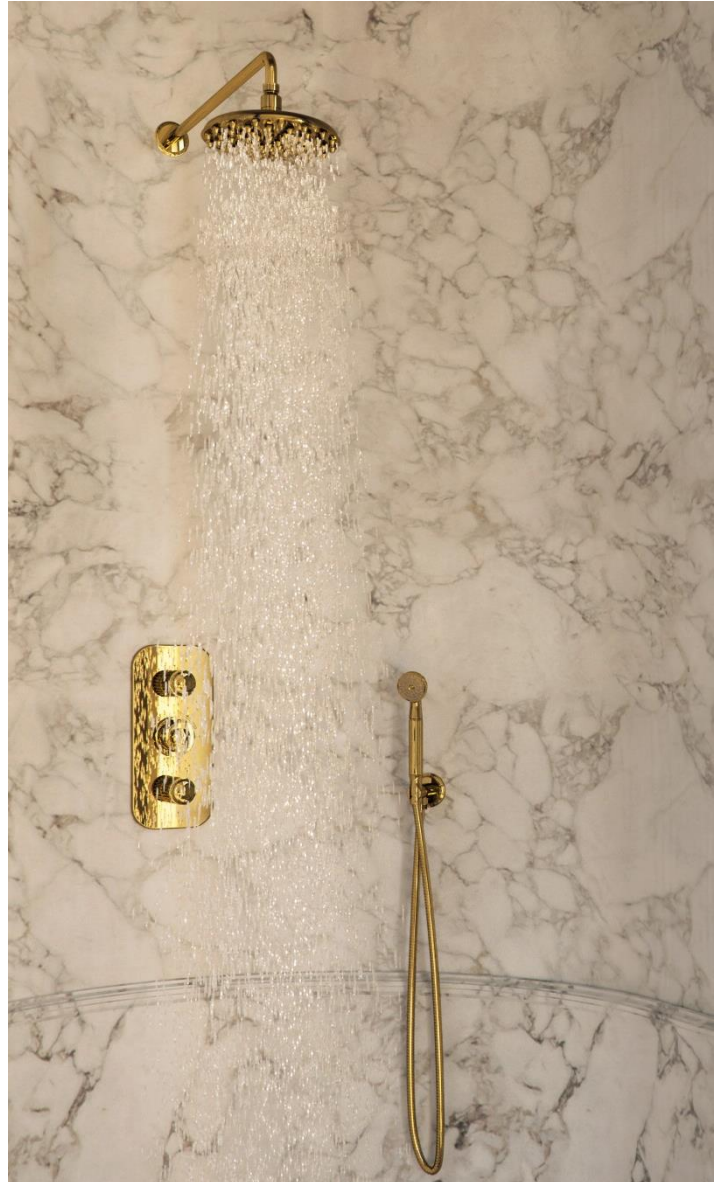

### Traditional Malmaison Wall Mount Shower Set

Style Number: 773360

Collection: THG

Origin: France

**Description: Malmaison Wall Mount Shower Set w/ ¾" Thermostatic Trim w/ 2-Valves, Rough-in, Handshower, Hose, & Elbow w/ Rest, 8" Shower Head & 17" Shower Arm in Polished Gold**

#### GENERAL FEATURES & SPECIFICATIONS

- Wall Mounted
- ¾" Thermostat Trim w/ 2-Valves
- Rough-in Valve, 15gpm
- Wax Cartridge
- Handshower Set w/ Hose & Elbow w/ Rest
- Shower Head, 8" Diameter
- Includes 82-Picots
- Hard Water Protection
- Shower Arm, 17" Long
- 90 degree Angle
- Includes Flange
- **Material: Brass**
- **Finishes: Polished Chrome, Stainless Steel, Brushed Stainless Steel, Polished Nickel, Matte Nickel, Matte Chrome, Satin Chrome, Light Coated Bronze, Black Nickel, Polished Gold, Satin Gold, Matte Gold, Silver Rhodium, Rose Gold, Soft Gold, Soft Matte Gold, Soft Satin Gold, Brown Bronze PVD, Matte Brown Bronze PVD, Polished Silver Antique, Matte Copper Antique, Nickel Antique, Brass PVD, Matte Brass PVD, Gold PVD, Matte Gold PVD, Nickel PVD, Matte Nickel PVD, Matte Blush PVD, Blush PVD, Graphite PVD, Matte Graphite PVD, Umber PVD, Matte Umber PVD**

### Style Number: 773360