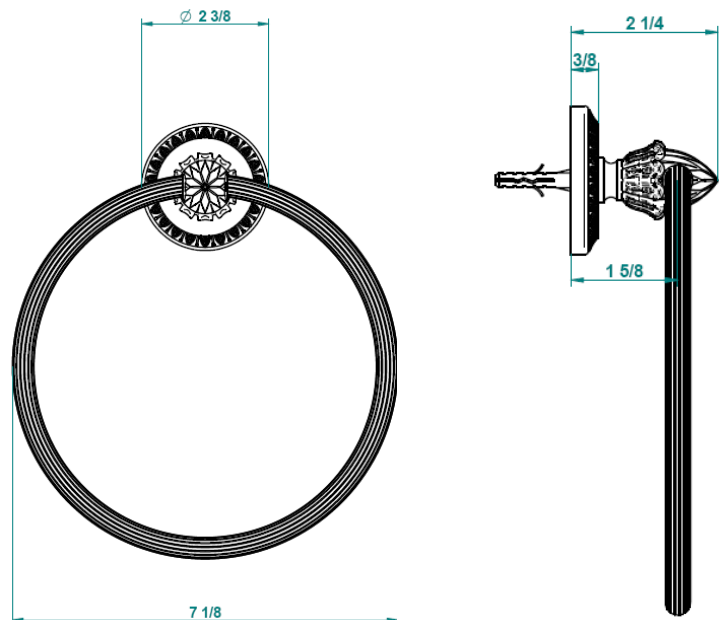

Traditional Malmaison Wall Mount Towel Ring

Style Number: 773331

Collection: THG

Origin: France

Description: Malmaison Wall Mount
Towel Ring 7-1/8" Diameter & 2-1/4"
Projection in Polished Gold

GENERAL FEATURES & SPECIFICATIONS

- Wall Mounted
- Single Ring
- 2-1/4" Projection
- 7-1/8" Diameter
- **Material: Brass**
- **Finishes: Polished Chrome, Stainless Steel, Brushed Stainless Steel, Polished Nickel, Matte Nickel, Matte Chrome, Satin Chrome, Light Coated Bronze, Black Nickel, Polished Gold, Satin Gold, Matte Gold, Silver Rhodium, Rose Gold, Soft Gold, Soft Matte Gold, Soft Satin Gold, Brown Bronze PVD, Matte Brown Bronze PVD, Polished Silver Antique, Matte Copper Antique, Nickel Antique, Brass PVD, Matte Brass PVD, Gold PVD, Matte Gold PVD, Nickel PVD, Matte Nickel PVD, Matte Blush PVD, Blush PVD, Graphite PVD, Matte Graphite PVD, Umber PVD, Matte Umber PVD**