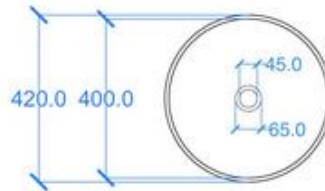

### Modern Mara Round Countertop Basin

**Model: 828522**

**Collection: Kast**

**Origin: UK**

**Description: Concrete Round Countertop Basin with Circular Pattern in Ember 16-1/2" Diameter x 7"H**

#### GENERAL FEATURES & SPECIFICATIONS

- Concrete Basin with Interlocking Circular Pattern
- Surface mount
- Front edge thickness: .39"
- Dimensions: 16.54" Diameter x 7.09"H
- For use with wall mounted tap
- Compatible with all standard taps and wastes
- Material: Concrete
- Finishes available: White, Ash, Ivory, Fossil, Stone, Zinc, Iron, Black, Peach, Blush, Ember, Brick, Wheat, Oyster, Sandcastle, Golden, Sage, Mint, Green, Forest, Heather, Dove, Duck Egg, Teal, Mineral, Steel, Blue, Storm

Plan View

Front View

Side View

Underside View

Section A-A