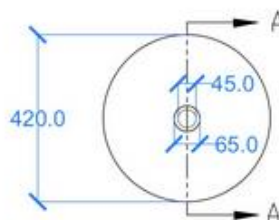

#### GENERAL FEATURES & SPECIFICATIONS

- Concrete Basin with Interlocking Circular Pattern
- Surface mount
- Front edge thickness: .39"
- Dimensions: 16.54" Diameter x 7.09"H
- For use with wall mounted tap
- Compatible with all standard taps and wastes
- Material: Concrete
- Finishes available: White, Ash, Ivory, Fossil, Stone, Zinc, Iron, Black, Peach, Blush, Ember, Brick, Wheat, Oyster, Sandcastle, Golden, Sage, Mint, Green, Forest, Heather, Dove, Duck Egg, Teal, Mineral, Steel, Blue, Storm

Plan View

Front View

Side View

Underside View

Section A-A