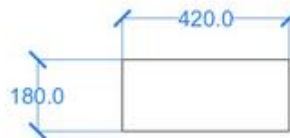

Modern Mara Round Countertop Basin

Model: 828522

Collection: Kast

Origin: UK

Description: Concrete Round Countertop Basin with Circular Pattern in Ember 16-1/2" Diameter x 7"H

GENERAL FEATURES & SPECIFICATIONS

- Concrete Basin with Interlocking Circular Pattern
- Surface mount
- Front edge thickness: .39"
- Dimensions: 16.54" Diameter x 7.09"H
- For use with wall mounted tap
- Compatible with all standard taps and wastes
- Material: Concrete
- Finishes available: White, Ash, Ivory, Fossil, Stone, Zinc, Iron, Black, Peach, Blush, Ember, Brick, Wheat, Oyster, Sandcastle, Golden, Sage, Mint, Green, Forest, Heather, Dove, Duck Egg, Teal, Mineral, Steel, Blue, Storm

Front View