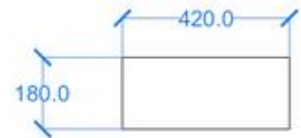

#### GENERAL FEATURES & SPECIFICATIONS

- Concrete Basin with Interlocking Circular Pattern
- Surface mount
- Front edge thickness: .39"
- Dimensions: 16.54" Diameter x 7.09"H
- For use with wall mounted tap
- Compatible with all standard taps and wastes
- Material: Concrete
- Finishes available: White, Ash, Ivory, Fossil, Stone, Zinc, Iron, Black, Peach, Blush, Ember, Brick, Wheat, Oyster, Sandcastle, Golden, Sage, Mint, Green, Forest, Heather, Dove, Duck Egg, Teal, Mineral, Steel, Blue, Storm

Plan View

Front View

Side View

Underside View

Section A-A